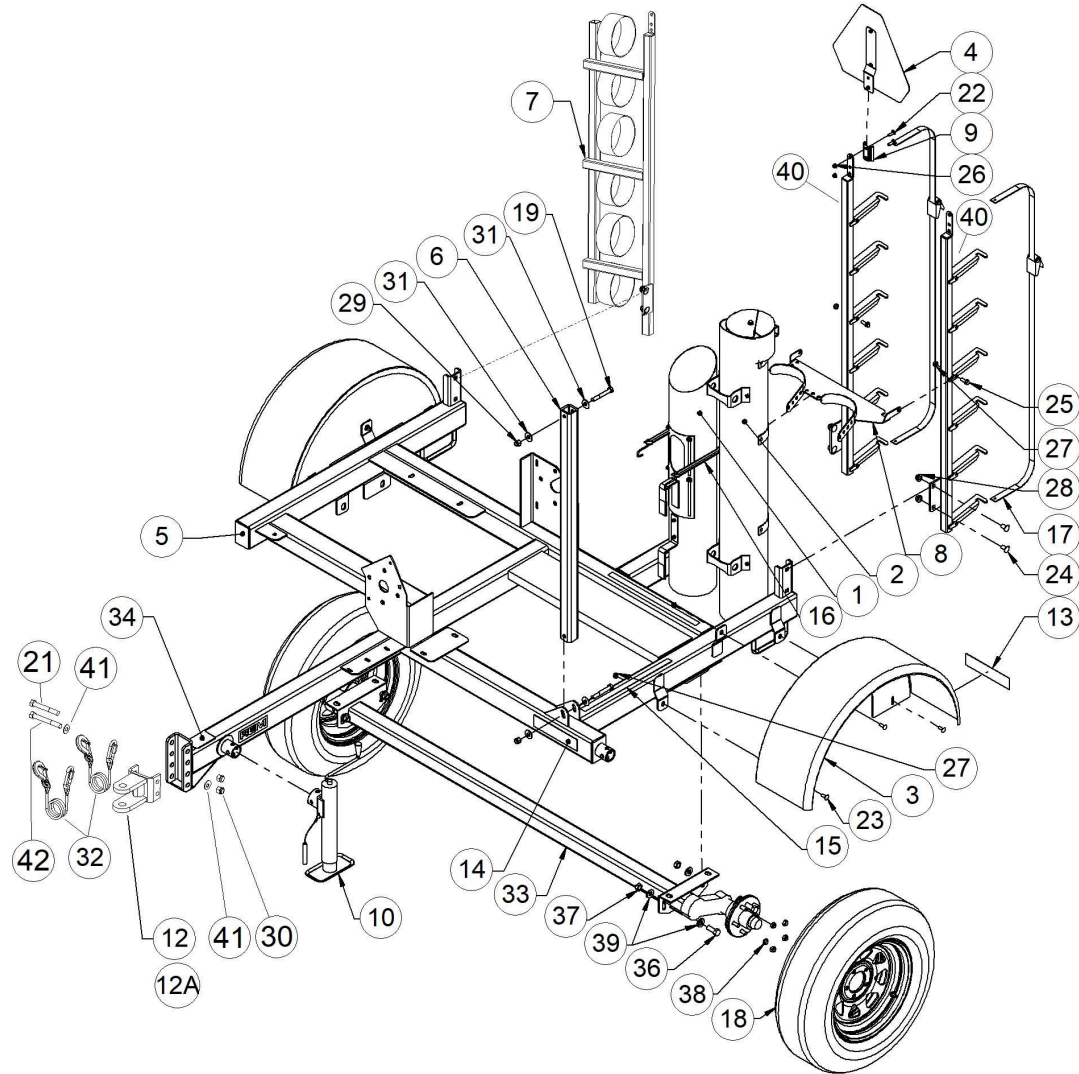

VRX FRAME AND HOSE RACK ASSEMBLY

VRX FRAME AND HOSE RACK ASSEMBLY

Item No.	Part No.	Description	Serial Number	Note	Qty.
1	38-108923	LOAD OUT NOZZLE ASSY 7"			1
2	38-108959	FLOOR SWEEP ASSY 7"			1
3	P3703-04-0083	PLASTIC FENDER		If replacing a steel fender, then it must be sold with 45-113411	2
4	38-112274	SMV EMBLEM ASSEMBLY			1
5	45-112935	FRAME VRX			1
6	45-112939	STRUT TUBE			1
7	45-113228	HOSE RACK RH VRX	32793+		1
8	45-113077	HOSE HOLDER			1
9	P0046-00-0001	BRACKET SMV SIGN MOUNT			1
10	P0485-00-0003	JACK-TOP SCREW 2000#			1
11	P2190-00-0010	DNR BASE HITCH 2700			1
12	45-113319	HITCH WELD VR			1
12A	45-113333	HITCH VR RETROFIT			1
13	P1513124	REFLECTOR - RED 2"X9"			2
14	P1513123	REFLECTOR - AMBER 2"X9"			1
15	P3760-02-0003	ANTISLIP ABRASIVE TAPE 1"			1
16	P1243002	TARP STRAP-14" OVERALL LENGTH			2
17	P3902-00-0003	RATCHET STRAP 10' (RED)			3
18	P3910-32-0019	TIRE ASSY ST205 75/R15			2
19	P0118019	BOLT 1/2" X 3-1/2" GR8 PLATED			2
20	P0118088	BOLT 1/2" X 3-1/2" GR8 PLATED			1
21	P0118072	BOLT 5/8" X 5 1/2" GR8 PLATED			1
22	P4003-12C2352	BOLT CARR 5/16 X 1" GR2			2
23	P0113015	BOLT CARRIAGE 3/8"X1" PLATED			6
24	P0113021	CARRIAGE BOLT 1/2"X1" PLATED			6
25	P0115205	BOLT FLANGE 3/8 X 1" PLATED			2
26	P0134105	LOCKNUT-TENSILOCK-5/16"			2
27	P0134106	LOCKNUT-TENSILOCK-3/8"			8
28	P0134108	LOCKNUT-TENSILOCK-1/2"			6