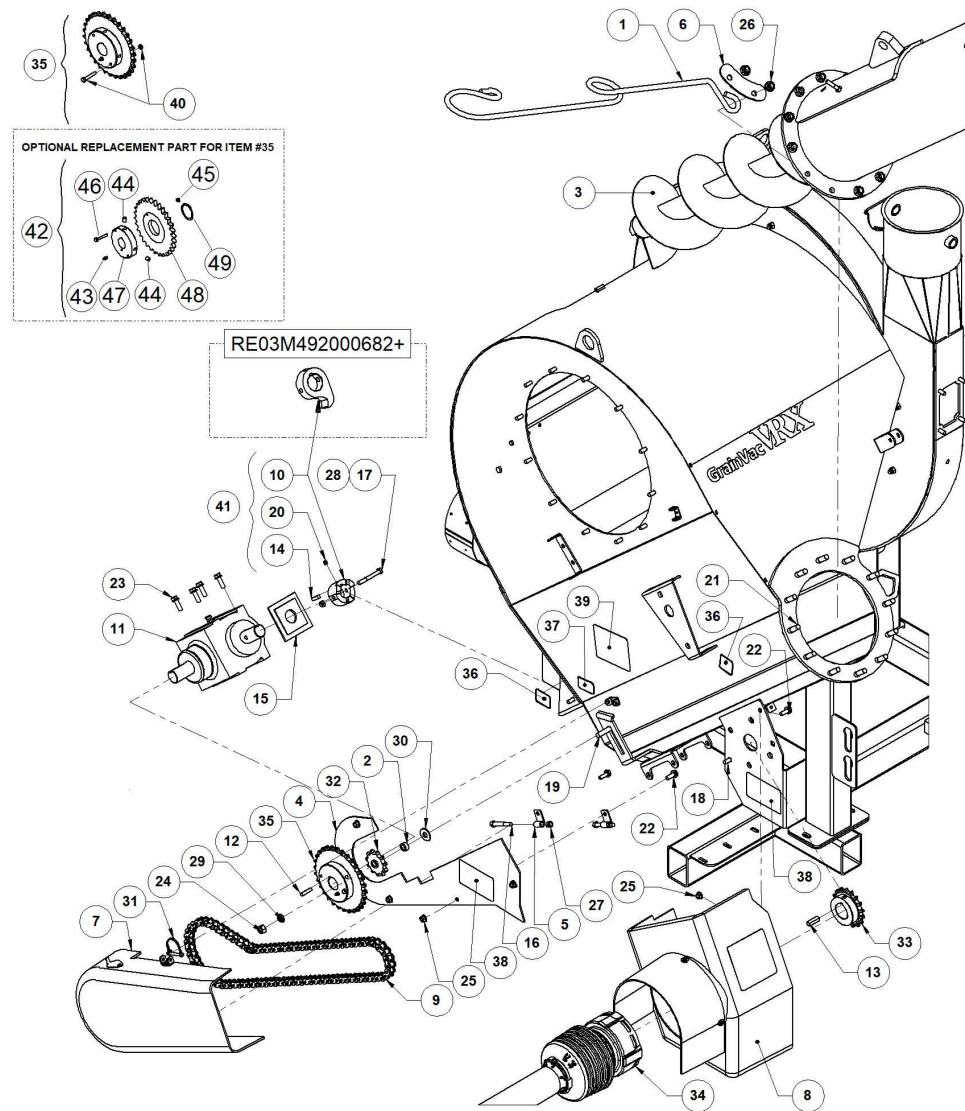

VRX AUGER DRIVE ASSEMBLY

VRX AUGER DRIVE ASSEMBLY

Item No.	Part No.	Description	Serial Number	Note	Qty.
1	P23-202609	PTO HOSE HOLDER			1
2	P38-112382	SPACER			1
3	45-113030	LOWER AUGER ASSY			1
4	45-113050	CHAIN GUARD BACK PLATE			1
5	45-113051	CHAIN GUARD HINGE (KANBAN)			2
6	45-113066	PTO HOLDER PLATE			1
7	45-113074	CHAIN GUARD ASSY			1
8	45-113076	PTO GUARD ASSY			1
9	P45-113079	VRX #60 O-RING CHAIN, CUT TO LENGTH			1
10	45-113409	GEARBOX DRIVE DOG MACHINED	RE03M492000682+		1
10	P45-113177	OBS SEE 45-113365 DRIVE DOG KIT	310690+	SEE PT#41	1
11	P0361066	GEARBOX 1:1 27 VRX	310690+		1
12	P0391016	KEY 5/16 X 5/16 X 1-3/8"			1
13	P0391013	KEY 3/8" X 3/8" X 1-1/2"			1
14	P0391015	KEY 5/16" X 5/16" X 1-1/8"			1
15	P3703-00-0072	SEAL GEARBOX .25 LDPE			1
16	P0118108	BOLT 3/8" X 2-3/4" GR8 PLATED			2
17	P0118053	BOLT 3/8" X 3" GR8 PLATED			1
18	P0113015	BOLT CARRIAGE 3/8"X1" PLATED			2
19	P0113001	CARRIAGE BOLT 1/2"X2" PLATED			1
20	P0146001	SET SCREW 5/16X3/8 UNC			1
21	P0115201	FLANGE BOLT 1/2 X 2" PLATED			8
22	P0115205	BOLT FLANGE 3/8 X 1" PLATED			3
23	P0115219	BOLT FLANGE METRIC 10MMX30MM			4
24	P0131015	NUT 1/2" PLATED GRADE 8			1
25	P0134106	LOCKNUT-TENSILOCK-3/8"			5
26	P0134108	LOCKNUT-TENSILOCK-1/2"			12
27	P0134026	LOCKNUT-NYLON-3/8" GR 8 (10-17402)			2
28	P0134115	LOCKNUT-OVAL-3/8" GRC	310690+		1