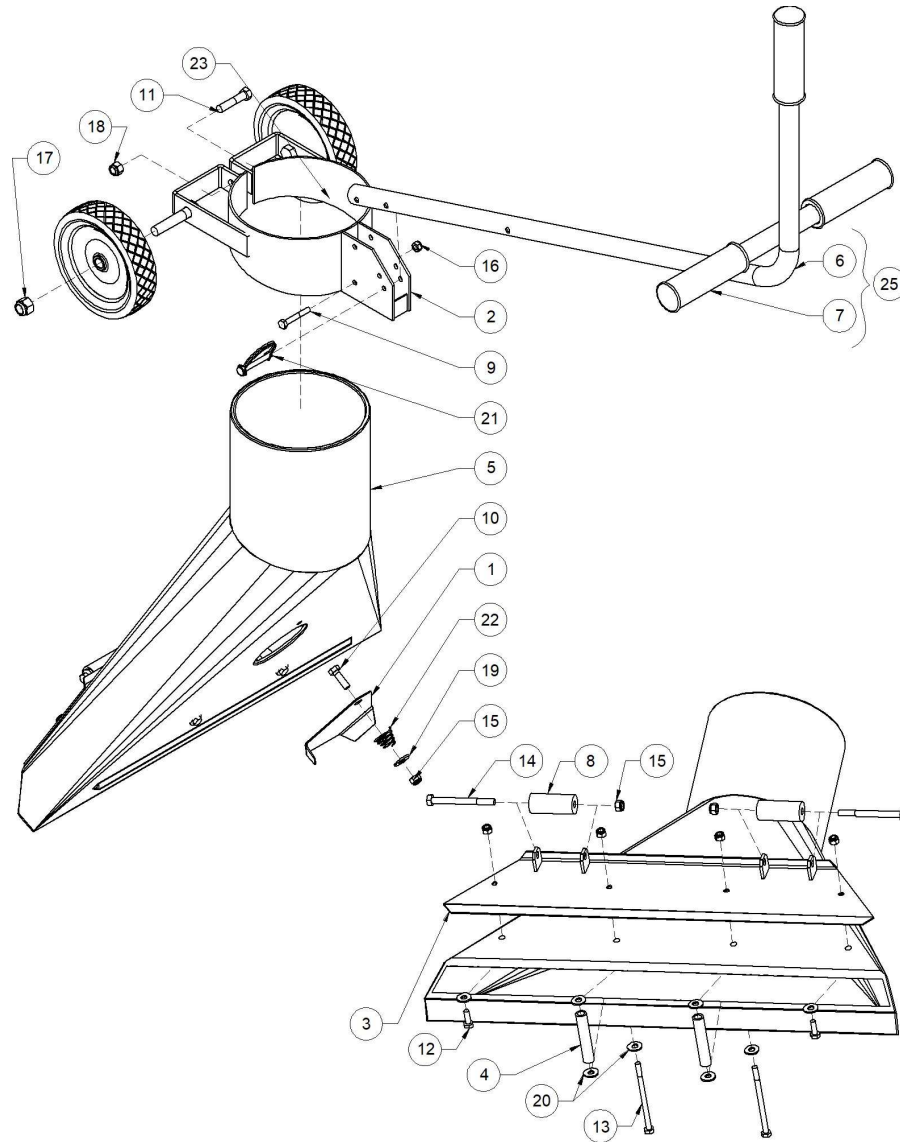

VRX 7" CHAMFERED CLEANUP NOZZLE

VRX 7" CHAMFERED CLEANUP NOZZLE

Item No.	Part No.	Description	Qty.
	38-108401	CHAMFER NOZZLE ASSY 7"	
1	38-105084	AIR INTAKE COVER PLATE	1
2	38-107279	WHEEL MOUNT	1
3	38-108397	CLEAN UP GUIDE 7" (KANBAN)	1
4	38-108398	NOZZLE SUPPORT PIPE 2-7/8"	2
5	38-108399	OBS-CHAMFER NOZZLE 7" ONLY	1
6	38-110512	HANDLE CHAMFERED NOZZLE	1
7	P3420-01-0011	RUBBER HANDLE GRIPS	3
8	P3703-04-0037	ROLLER WHEELS	2
9	P0118100	BOLT 1/4" X 1-3/4" GR8 PLATED	1
10	P0118061	BOLT 5/16" X 1" GR8 PLATED	1
11	P0118106	BOLT 3/8" X 1-3/4" GR8 PLATED	1
12	P0118033	BOLT 1/4" X 3/4" GR8 PLATED	2
13	P0118102	BOLT 1/4" X 4" GR8 PLATED	2
14	P0118112	BOLT 5/16" X 3-1/4" GR8 PLATED	2
15	P0134027	LOCKNUT-NYLON-5/16" GRADE 8	3
16	P0134023	LOCKNUT-NYLON-1/4" GR8	5
17	P0134008	LOCKNUT-NYLON-1/2" GRADE 8	2
18	P0134026	LOCKNUT-NYLON-3/8" GR 8 (10-17402)	1
19	P0151010	WASHER FLAT 5/16" PLATED USS	1
20	P0151006	WASHER FLAT 1/4" PLATED USS	8
21	P0162012	PIN HITCH 1/4" X 1-3/4" WIRE LOCK	1
22	P0541002	SPRING NOZZLE GV PLTD.	1
23	P7090-00-0009	WHEEL 6" X 1 1/2"	2
25	38-112829	HANDLE WITH GRIPS KIT