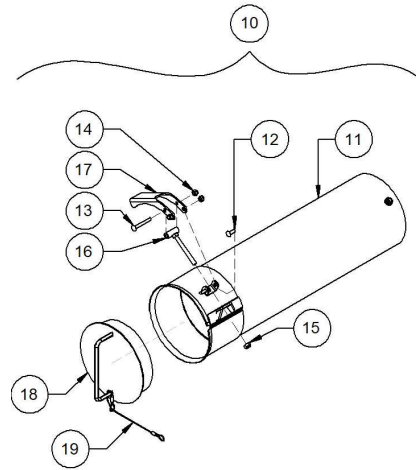

VRX SMALLER ASSEMBLIES

VRX SMALLER ASSEMBLIES

Item No.	Part No.	Description	Note	Qty.
1	38-112360	2700 DRUM ASSY - NO BAFFLE		
2	38-111495	VRX / 2700 DRUM		1
3	38-111498	DRUM CENTER WELD (KANBAN)		1
4	P38-111509	2700 DRUM SHAFT		1
5	P0391010	KEY 1/4 X 1/4 X 1-3/8"		1
6	P0115203	BOLT FLANGE 1/4 X 2" PLATED F/T		3
7	P0134023	LOCKNUT-NYLON-1/4" GR8		3
8	P0151027	WASHER FLAT 1"SAE		1
9	P5860-30-0100	RETAIN RING EXT 1" OD		1
10	38-112388	INLET ASSEMBLY		
12	P0113022	BOLT CARRIAGE 1/4" X 3/4" GR 5		2
13	P0113026	CARRIAGE BOLT 1/4"X2" PLATED F/T		1
14	P0134023	LOCKNUT-NYLON-1/4" GR8		3
15	P0134027	LOCKNUT-NYLON-5/16" GRADE 8		1
16	P5195-01-7012	HOSE CLAMP ADJUSTER		1
17	P5195-01-7013	DNR - HANDLE HOSE CLAMP 7"		1
18	38-104128	PLUG INLET ASSY		1
19	P6745-02-0018	LANYARD LOOP & LOOP 12" L		1
20	45-113065	INSPECTION DOOR ASSY VRX		
21	45-113064	INSPECTION DOOR	SEE 45-113065	1
22	P0079-00-0005	GLASS WINDOW 4-7/8"		1
23	38-109772	INSPECTION DOOR RUBBER		1
24	P3890-00-0004	NEOPRENE (25FT ROLL) 1/4 X 1 1/2	SOLD IN 25 FT ROLLS BY THE FOOT