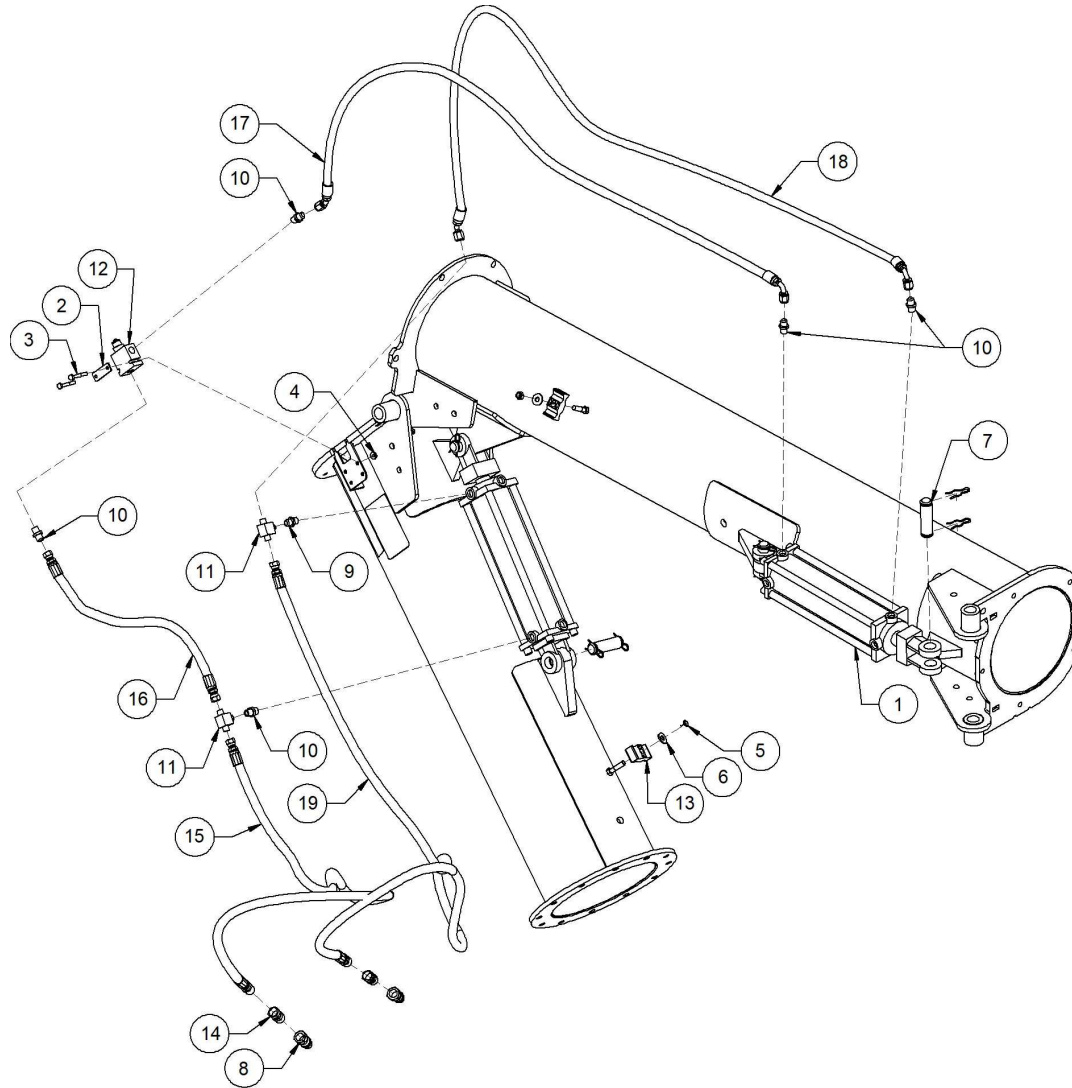

VRX HYDRAULIC ASSEMBLY

VRX HYDRAULIC ASSEMBLY

Item No.	Part No.	Description	Qty.
	P6800-00-0268	HYD HOSE KIT (INCLUDES PT# 8 - 11 & 14 - 19)	
1	P0813010	HYD CYL-3 X 10 X 6 ORB FIT	2
2	2430-01-0884	VALVE BOLT LOCK BAR	1
3	P0118100	BOLT 1/4" X 1-3/4" GR8 PLATED	2
4	P0134104	LOCKNUT-TENSILOCK-1/4"GR5(10-19594)	2
5	P0134026	LOCKNUT-NYLON-3/8" GR 8 (10-17402)	2
6	P0151009	FLAT WASHER 3/8"PLATED USS	2
7	6731-00-0103	CLEVIS PIN-CYL 3"	4
8	P0820401	AG INTCHG NIPPLE 1/2" FNPT	2
9	P6800-00-0115	3/8 RESTRICTOR-6MJIC-6MB	1
10	6800-00-0116	ADAPTER 6MJIC-6MB(ORB)	5
11	6800-00-0208	TEE-6MJIC-6FJIC-6MJIC	2
12	P0861041	VALVE-DELTROL ASSEMBLY	2
13	P6800-00-0212	HOSE HOLDER	2
14	P6800-00-0218	RESTRICTOR 1/32" - 8MP-8FPX	2
15	6800-00-0263	HYD HOSE ASSY 1/4X153"	1
16	6800-00-0264	HYD HOSE ASSY 1/4X20"	1
17	6800-00-0265	HYD HOSE ASSY 1/4X60-3/4"	1
18	6800-00-0266	HYD HOSE ASSY 1/4X78"	1
19	6800-00-0267	HYD HOSE ASSY 1/4X165"	1