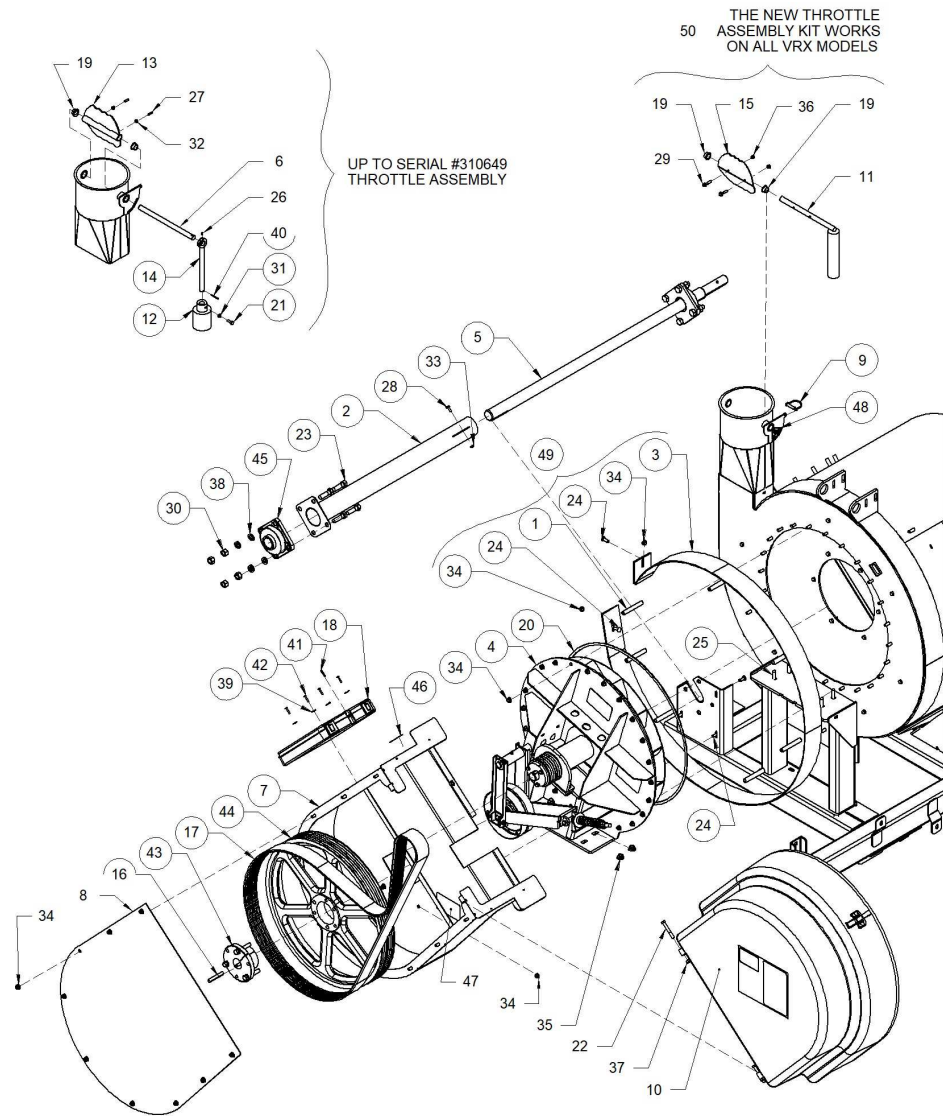

VRX REAR ROTOR DRIVE ASSEMBLY

VRX REAR ROTOR DRIVE ASSEMBLY

Item No.	Part No.	Description	Serial Number	Note	Qty.
1	38-112716	BLOWER SPACER PIPE			7
2	45-112937	DRIVE SHAFT GUARD (KANBAN)			1
3	45-112949	SEE 45-113078			1
4	45-112967	ROTOR ASSY			1
5	P45-112968	DRIVE SHAFT			1
6	45-112973	AIR THROTTLE SHAFT			1
7	45-113047	REAR GUARD LOWER			1
8	45-113048	GUARD LOWER PLATE			1
9	45-113069	THROTTLE PLATE PIN ASSY			1
10	45-113072	OBS - REAR GUARD ASSY	310650+		1
11	45-113086	AIR THROTTLE WGHT&SHAFT			1
12	55-111067	THROTTLE WEIGHT			1
13	55-111117	THROTTLE PLATE			1
14	55-112578	THROTTLE LEVER ARM CLAMP			1
15	2430-01-1615	AIR THROTTLE BUTTERFLY	310650+		1
16	P0391014	KEY 3/8" X 3/8" X 3"			1
17	P3306-00-0005	BELT 6GR 3VX 1250 BAND			1
18	P3703-00-0030	MANUAL STORAGE DOCUMENT HOLDER			1
19	P1771000	BEARING PLASTIC 1/2" X 3/4"			2
20	P3890-00-0002	NEOPRENE 1/8 X 3/8		SOLD IN 20 ft ROLLS	
21	P0115066	BOLT 5/16 X 3/4"GR5			1
22	P0118108	BOLT 3/8" X 2-3/4" GR8 PLATED			2
23	P0118071	BOLT 5/8" X 2" GR8 PLATED			8
24	P0113015	BOLT CARRIAGE 3/8"X1" PLATED			5
25	P0113024	BOLT CARRIAGE 1/2"X1-3/4"PLATED F/T			4
26	P0145010	SET SCREW 1/4" X 1/4" UNC			1
27	P0145011	SET SCREW 1/4" X 3/4" UNF			2
28	P0115204	BOLT FLANGE 1/4" X 3/4" PLATED			1
29	P0115202	BOLT FLANGE 1/4 X 1-1/4" PLATED F/T			2