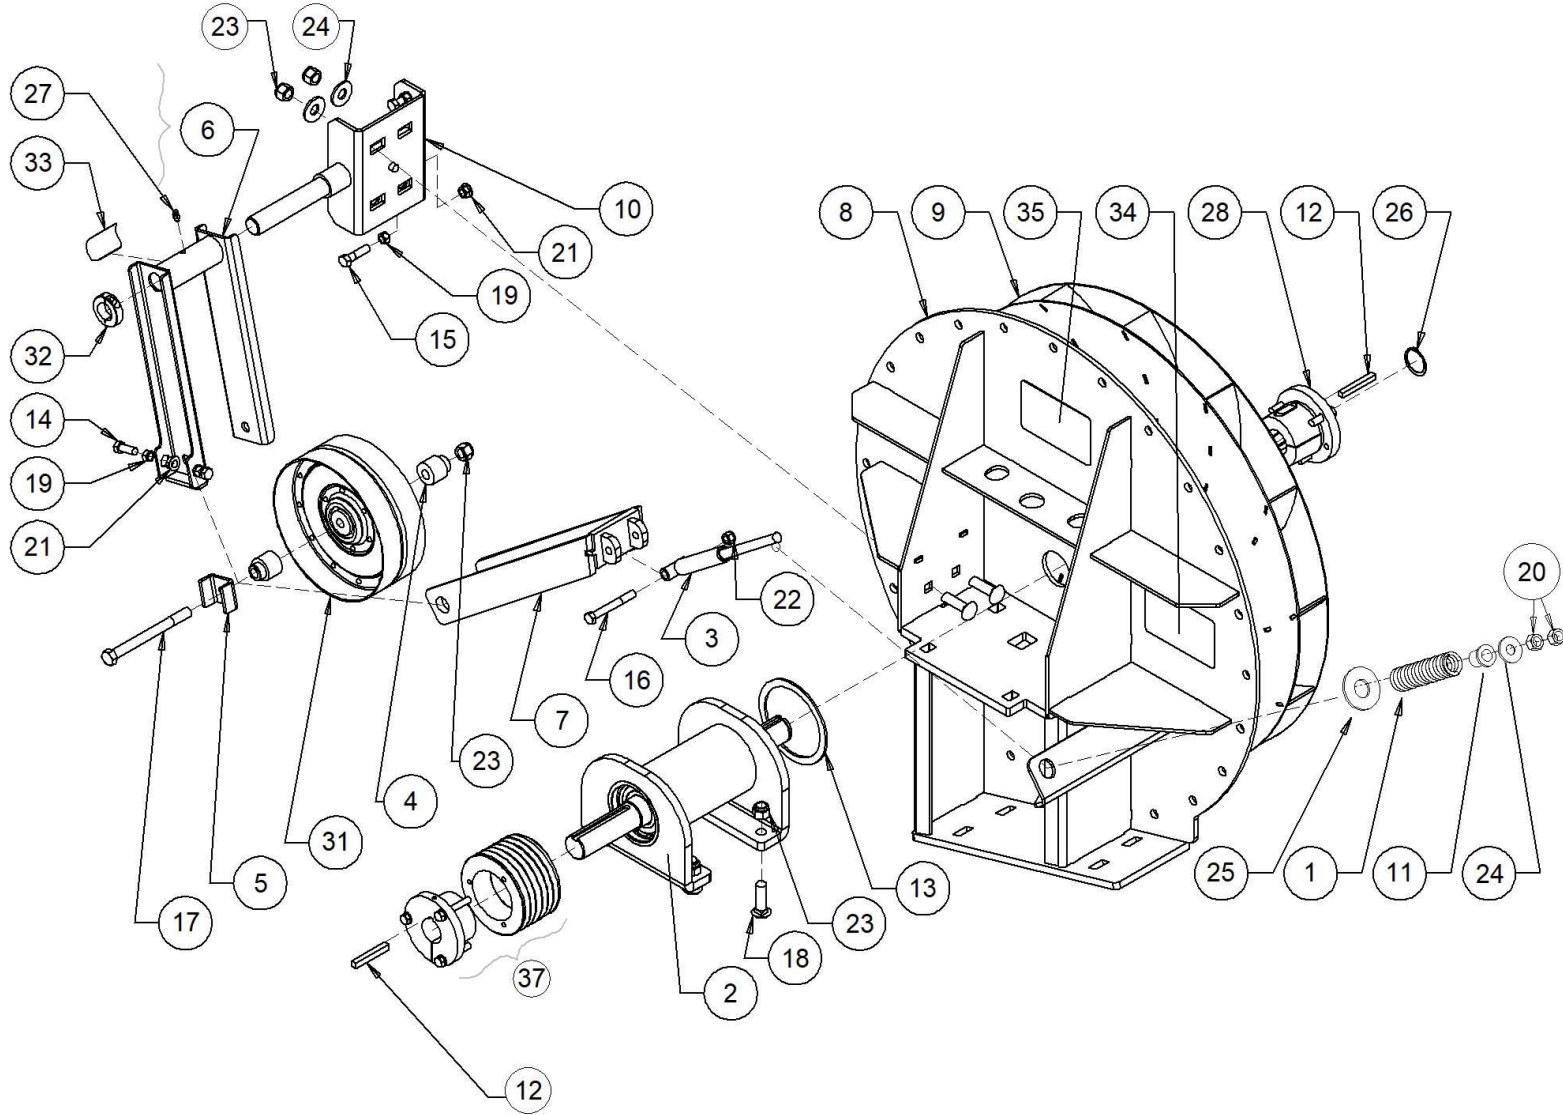

VRX ROTOR ASSEMBLY

VRX ROTOR ASSEMBLY

Item No.	Part No.	Description	Serial Number	Note	Qty.
1	P01-202548	IDLER TENSION SPRING			1
2	P1771001	OBS SEE 45-113400	32600+	REPLACEMENT PART MAY LOOK DIFFERENT	1
2	45-113400	BEARING CARTRDGE VRX			1
3	38-113019	IDLER TIGHTENER 2700 (KANBAN)			1
4	P38-113024	IDLER SPACER			2
5	38-113026	IDLER ADJUST TAB			1
6	45-112938	IDLER FORK			1
7	45-112940	IDLER TAKEUP (KANBAN)			1
8	45-112944	PEDESTAL			1
9	45-112957	ROTOR VRX BC		1 PER VRX, 2 PER VR12	1
10	45-113034	IDLER MOUNT (KANBAN)			1
11	P0820129	BUSHING BRASS FLANGED			1
12	P0391017	KEY 5/16 X 5/16 X 2-3/8"			2
13	P3890-00-0002	NEOPRENE 1/8 X 3/8		SOLD IN 20 ft ROLLS	1
14	P0118046	BOLT 3/8" X 1" GR8 PL (10-18955)			2
15	P0115113	BOLT 3/8" X 1-1/2" GR8 PLATED			2
16	P0118053	BOLT 3/8" X 3" GR8 PLATED			1
17	P0118099	BOLT 1/2" X 5-1/2" GR8 PLATED			1
18	P0113024	BOLT CARRIAGE 1/2"X1-3/4"PLATED F/T			8
19	P0131018	NUT 3/8" PLATED GRADE 8			4
20	P0133106	NUT JAM 1/2" UNC GR5			2
21	P0134106	LOCKNUT-TENSILOCK-3/8"			4
22	P0134026	LOCKNUT-NYLON-3/8" GR 8 (10-17402)			1
23	P0134008	LOCKNUT-NYLON-1/2" GRADE 8			9
24	P0151029	WASHER FLAT 1/2"PLATED USS			4
25	P0151016	WASHER FLAT 7/8"PLATED USS			1
26	P5860-40-0137	SNAP RING EXT 1-3/8" OD			1
27	P6215-00-0614	GREASE ZERK 1/4"UNF STR			1
28	P0820125	BUSHING TPR-1-3/8" Q1 SPLIT			1