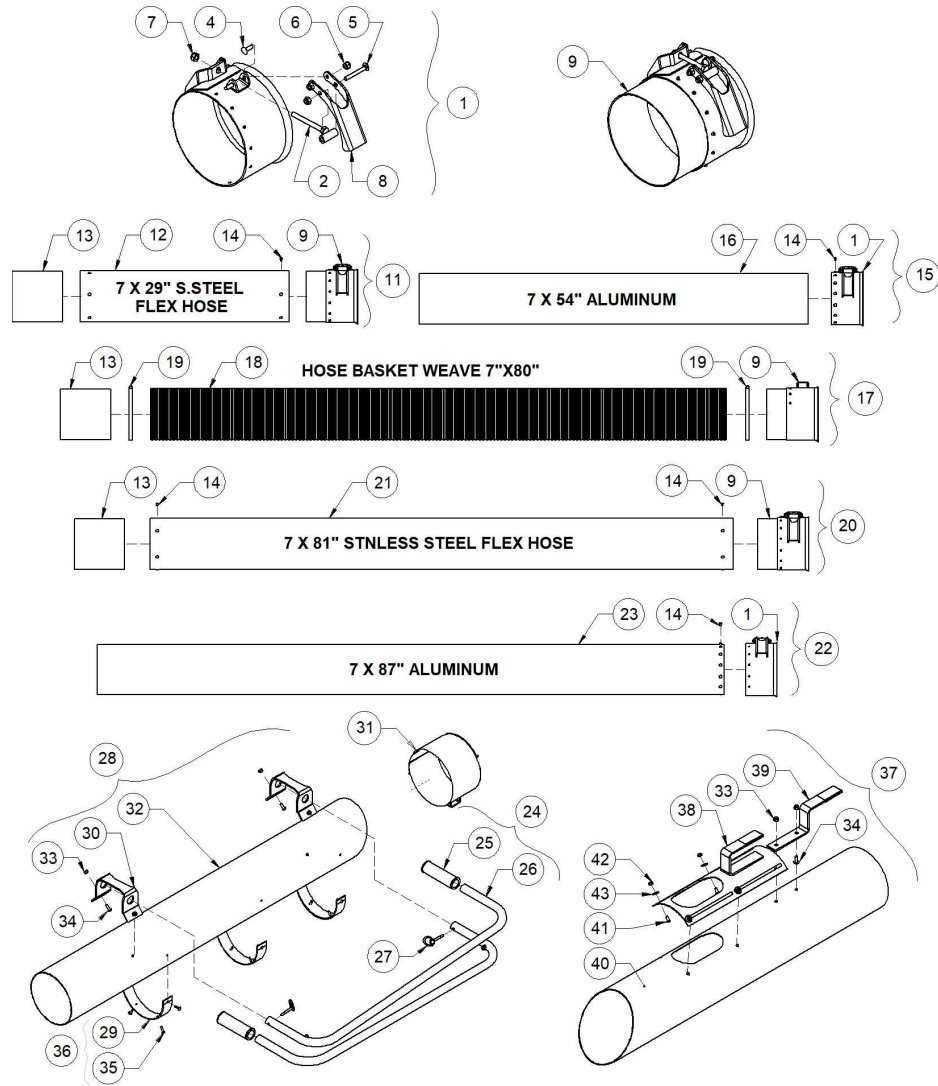

VRX STANDARD HOSES

VRX STANDARD HOSES

Item No.	Part No.	Description	Note	Qty.
1	P5195-01-7003	HOSE CLAMP ASSY 7"		3
2	P5195-01-7012	HOSE CLAMP ADJUSTER		1
4	P0113022	BOLT CARRIAGE 1/4" X 3/4" GR 5		2
5	P0113026	CARRIAGE BOLT 1/4"X2" PLATED F/T		1
6	P0134004	LOCKNUT-NYLON-1/4"		3
7	P0134027	LOCKNUT-NYLON-5/16" GRADE 8		1
8	P5195-01-7013	DNR - HANDLE HOSE CLAMP 7"		1
9	38-111291	HOSE CLAMP END 7"F		4
11	38-105143	HOSE ASSY SSTEEL 7"x29"		1
12	P3422-07-0002	HOSE SSTEEL 7"X29"		1
13	38-103856	HOSE END 7"M		4
14	P0186008	RIVET-SHLWTUB 3/16" X 5/16"		7
15	38-105259	HOSE ASSY ALUM 7"x54"		1
16	38-105257	7" ALUMINUM PIPE 54"LONG		1
17	45-113081	HOSE ASSY FLEX TUBE 7" X 8'		1
18	P3420-07-0039	HOSE BKTWEAV 7"X80"		1
19	P6190-00-0104	HOSE CLAMP 6-3/4" TO 7-5/8" X 0.028		2
20	38-104112	HOSE ASSY SSTEEL 7"X81"		2
21	P3422-07-0001	HOSE SSTEEL 7"X81"		1
22	38-105260	HOSE ASSY ALUM 7"x87"		2
23	38-105258	7" ALUMINUM PIPE -87"		1
24	38-110798	SWEEP HANDLE ASSY		1
25	P3420-01-0011	RUBBER HANDLE GRIPS		2
26	38-110059-1	OBS SEE 38-110059		2
27	P0163014	PIN LYNCH 1/4" X 1-1/4"		2
28	38-108959	FLOOR SWEEP ASSY 7"	DOES NOT INCLUDE #31	1
30	38-110058	SWEEP FLAT HANDLE		2
31	38-112491	AIR RESTRICTOR ASSY 7"		1
33	P0134023	LOCKNUT-NYLON-1/4" GR8		6