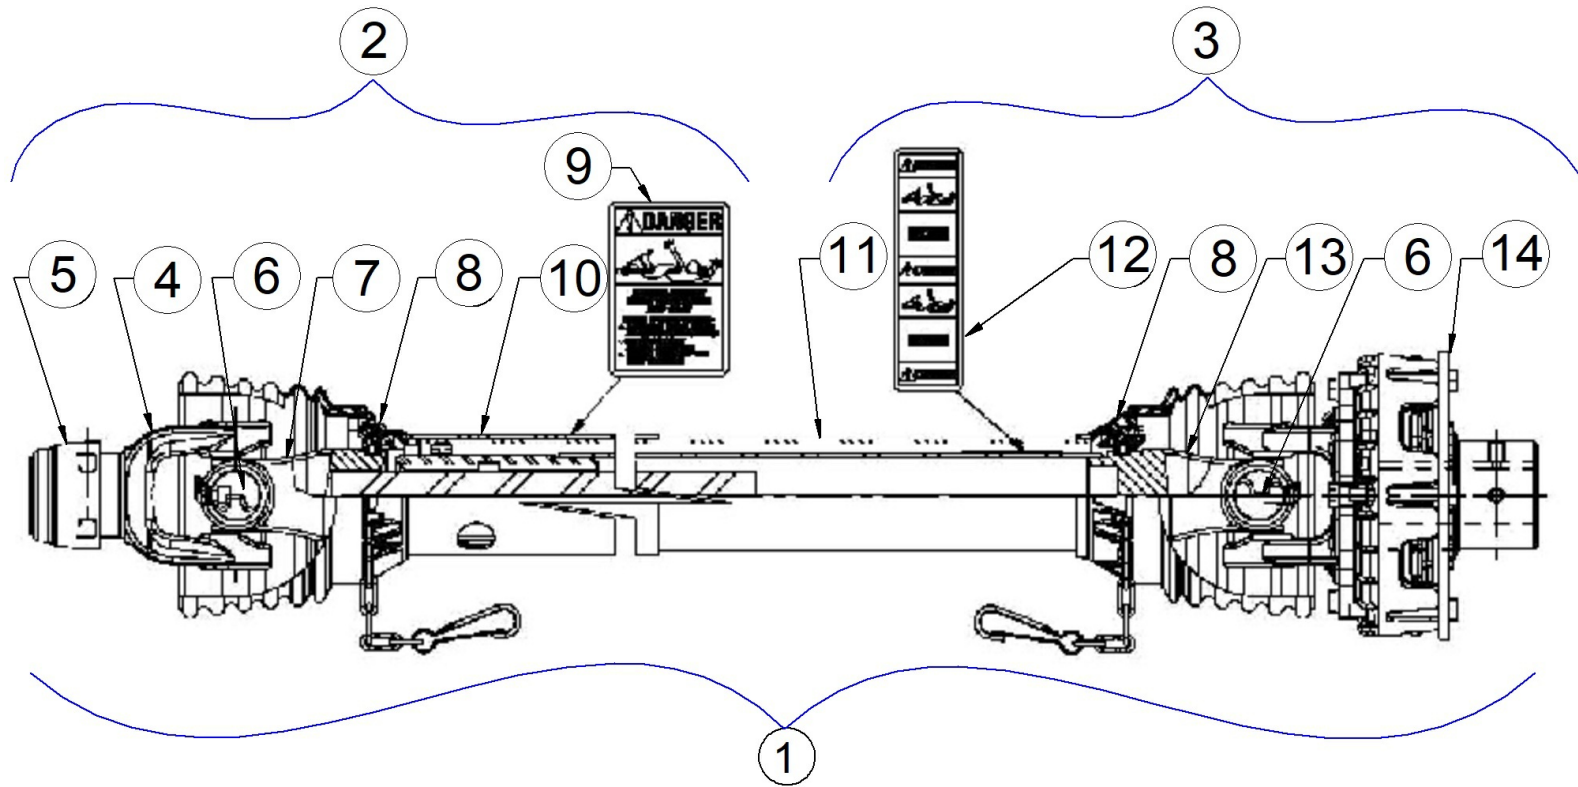

### VRX PTO SHAFT (WEASLER)

Item No.	Part No.	Description	Note	Qty.
1	P7100-24-4688	PTO 2700 1-3/8"21SPL BLK		1
2	38-112513	TRACTOR END HALF SHAFT		1
3	P38-112514	IMPLEMENT HALF SHAFT CLUTCH		1
4	P7100-26-5120	TRACTOR YOKE REPAIR KIT		1
5	P7100-35-1052	21 SPLINE SAFETY SLIDE LOCK YOKE	SEE ITEM #2	1
6	P7100-03-5303	CROSS & BEARING KIT		2
7	P7100-99-4688	YOKE & SHAFT	SEE ITEM #2	1
8	P7100-19-1146	DNR - GUARD REPAIR KIT		2
9	P7100-00-0013	13-10021 SIGN		1
10	P7100-97-4688	OUTER GUARD		1
11	P7100-96-4688	INNER GUARD		1
12	P7100-00-0021	13-10022 SIGN		1
13	P7100-98-4688	YOKE & TUBE	SEE ITEM #3	1
14	P7100-98-5030	OVERRUNNING FRICTION CLUTCH ASSEMBLY	SEE ITEM #3	1