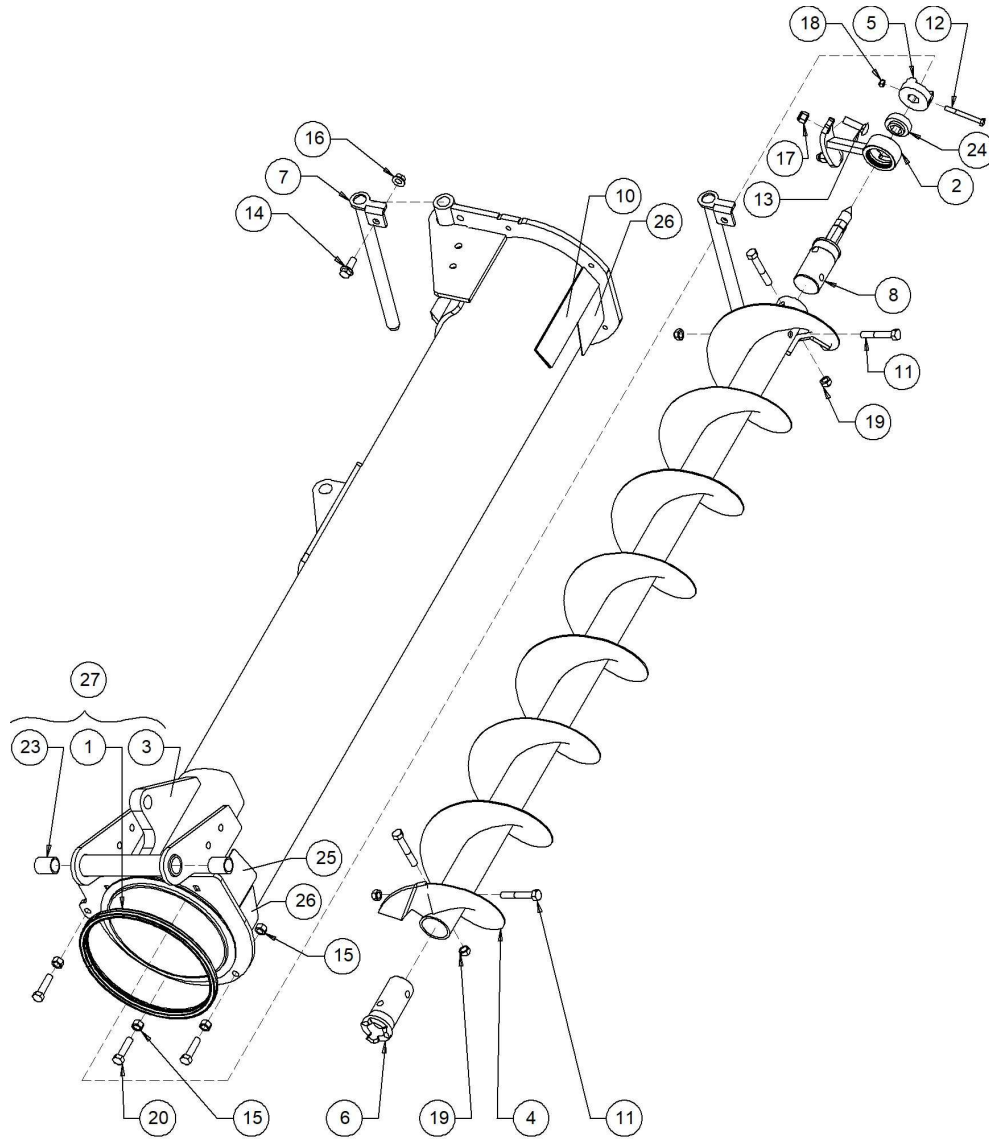

VRX MIDDLE AUGER ASSEMBLY

VRX MIDDLE AUGER ASSEMBLY

Item No.	Part No.	Description	Serial Number	Note	Qty.
1	38-112459	AUGER SECTION GASKET			1
2	38-112486	BEARING HANGER (KANBAN)	UP TO SN: RE03M162000460		1
3	45-112947	MIDDLE TUBE VRX			1
4	P2362-03-0101	MIDDLE FLYT UNIFLYTE VRX			1
5	45-112984	OBS HEX DRIVE DOG C/W BOLT & NUT		SEE VRX, 45-113365; VR12, 45-113366	1
6	P45-112985	DNRM - TOP DRIVE DOG		SEE VRX, 45-113365; VR12, 45-113366	1
7	P45-112986	AUGER HINGE PIN-PLATED			2
8	P45-112989	DNRM - LOWER HEX SHAFT		SEE VRX, 45-113365; VR12, 45-113366	1
10	P1513124	REFLECTOR - RED 2"X9"			1
11	P0118018	BOLT 1/2" X 3" GR8 PLATED			4
12	P0118064	BOLT 5/16" X 3" GR8 PLATED			1
13	P0113024	BOLT CARRIAGE 1/2"X1-3/4"PLATED F/T			2
14	P0115200	FLANGE BOLT 1/2 X 1-1/4" PLATED			1
15	P0131015	NUT 1/2" PLATED GRADE 8			6
16	P0134108	LOCKNUT-TENSILOCK-1/2"			1
17	P0134008	LOCKNUT-NYLON-1/2" GRADE 8			2
18	P0134113	LOCKNUT-OVAL-5/16" GRC			1
19	P0134111	LOCKNUT-OVAL-1/2" GRC			4
20	P0115016	BOLT 1/2 X 2"GR5 FULL THREAD			3
23	P7022-00-0001	AUGER HINGE BUSHING			2
24	P7218-00-0002	DNR BEARING HEX 7/8"			1
25	P1513106	DECAL DANGER ELECTRICAL HAZZARD			1
26	P1513120	DECAL WARNING PINCH POINT			2
27	45-112947	MIDDLE TUBE VRX