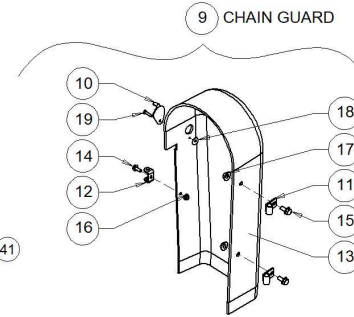

VRX GUARDS

VRX GUARDS

Item No.	Part No.	Description	Serial Number	Qty.
1	45-113072	OBS - REAR GUARD ASSY		
2	45-113063	REAR GUARD BRACE		1
3	45-113208	CLASP TAB VRX	310720	1
4	P3703-04-0071	REAR GUARD		1
5	P0113025	CARRIAGE BOLT 1/4"X1" PLATED		2
6	P0134104	LOCKNUT-TENSILOCK-1/4"GR5(10-19594)		2
7	P01310122	FLANGED NUT 3/8" GR5		5
8	P0184041	CLAMP TENSION, LATCH071		1
9	45-113074	CHAIN GUARD ASSY		
10	38-112413	ACCESS TAB PAINT		1
11	45-113051	CHAIN GUARD HINGE (KANBAN)		2
12	45-113068	GUARD HINGE TAB		1
13	P3703-04-0070	CHAIN GUARD		1
14	P0115204	BOLT FLANGE 1/4" X 3/4" PLATED		1
15	P0115208	FLANGE BOLT 3/8 X 3/4" PLATED		2
16	P0134104	LOCKNUT-TENSILOCK-1/4"GR5(10-19594)		1
17	P01310122	FLANGED NUT 3/8" GR5		2
18	P0151036	3/16 X 3/4 X 1/16 FENDER WASHER YZ		1
19	P0186007	RIVET-MONO 3/16" X 31/32"		1
20	45-113073	FRONT GUARD ASSY		
21	45-113068	GUARD HINGE TAB		1
22	45-113071	HINGE MOUNT FRT GUARD		1
23	45-113080	FRONT GUARD BRACE		1
24	P3703-04-0068	FRONT GUARD PLASTIC		1
25	P1513122	FRONT GUARD REM EMBLEM		1
26	P0115204	BOLT FLANGE 1/4" X 3/4" PLATED		1
27	P0115205	BOLT FLANGE 3/8 X 1" PLATED		4
28	P0134104	LOCKNUT-TENSILOCK-1/4"GR5(10-19594)		1
29	P01310122	FLANGED NUT 3/8" GR5		4