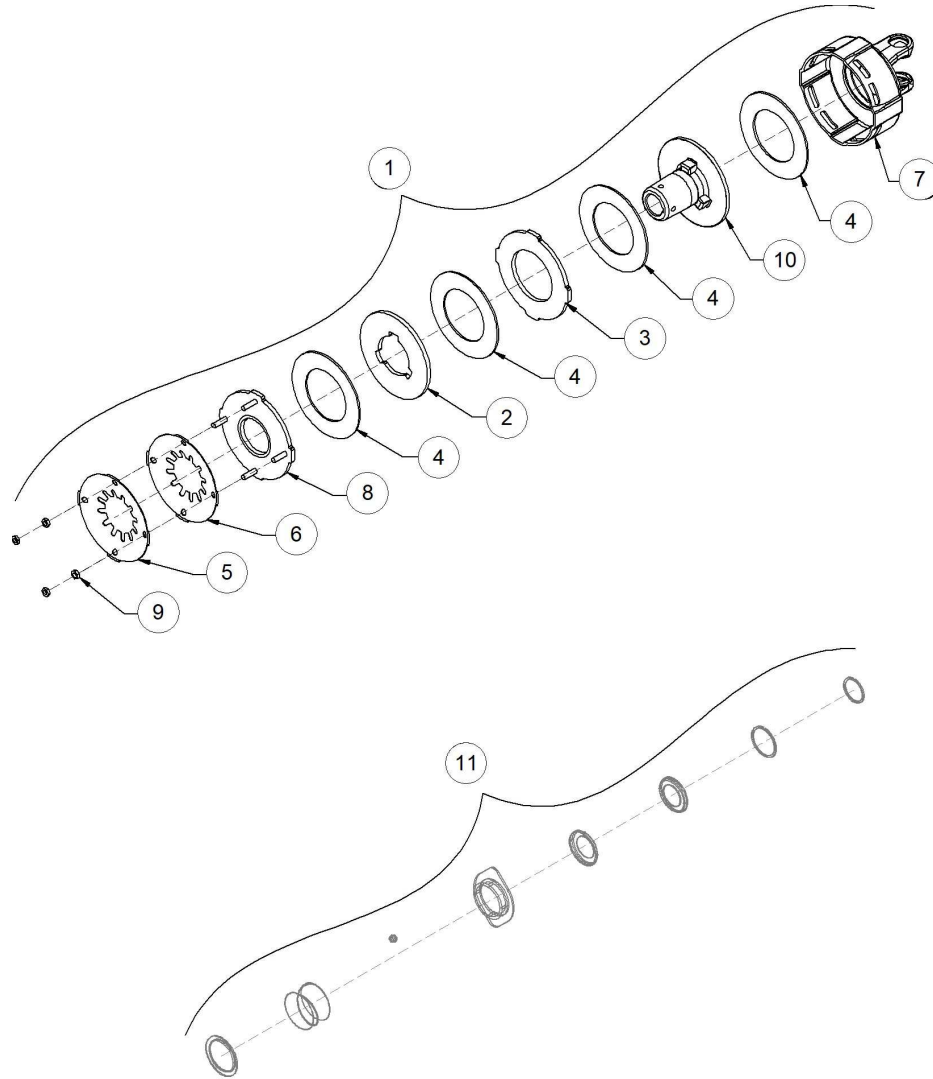

VRX DRIVE SHAFT & CLUTCH ASSEMBLY (GKN WALTERSCHEID, YELLOW SHIELD)

VRX DRIVE SHAFT & CLUTCH ASSEMBLY (GKN WALTERSCHEID, YELLOW SHIELD)

Item No.	Part No.	Description	Qty.
2	P7100-02-4459	OBS NOT AVAILABLE	1
3	P7100-04-2454	OBS - DRIVE PLATE	1
4	P7100-04-2480	DNR - FRICTION DISK	4
5	P7100-04-2487	OBS - WHITE DOT SPRING	1
6	P7100-04-3489	DNR - RED DOT SPRING	1
7	38-109228	PTO 1/2 IMPL END	1
8	P7100-38-1495	DNR - THRUST PLATE	1
9	P7100-38-1957	OBS H NUT M8 DIN 6330	4
10	P7100-37-0276	DNR - HUB 1 3/8" RB,5/16" KWY	1
11	P7100-34-1953	QD FLG KIT C/IN CLUTCH