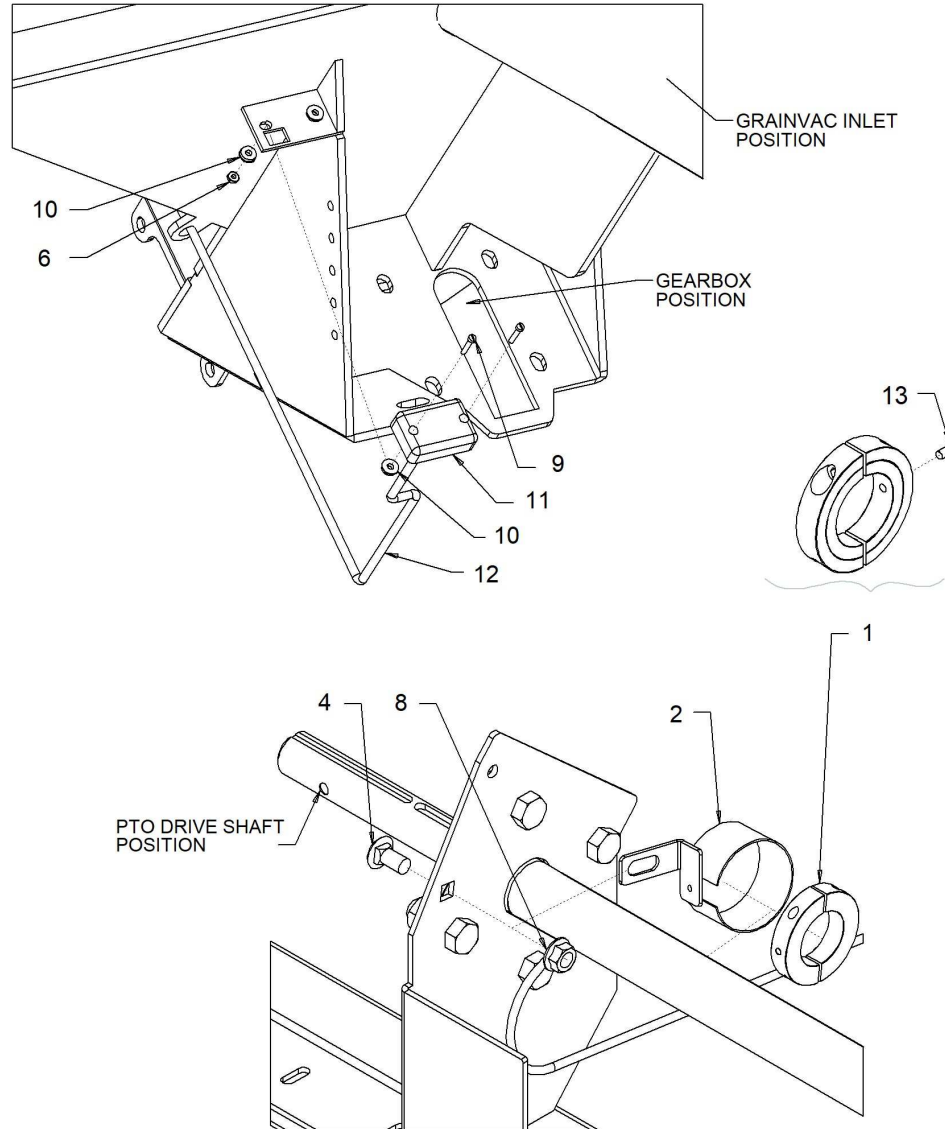

VRX SENDEC METER ASSEMBLY

VRX SENDEC METER ASSEMBLY

Item No.	Part No.	Description	Note	Qty.
1	38-113058	SHAFT COLLAR 2PC KIT		1
2	45-113320	SENDEC GUARD COMPLETE		1
4	P0113021	CARRIAGE BOLT 1/2"X1" PLATED		1
6	P0131109	NUT #6 MACHINE SCREW		2
8	P0134108	LOCKNUT-TENSILOCK-1/2"		1
9	P0142009	SCREW FILL SLT #6 X 3/4"		2
10	P0154000	WASHER BOND SEAL #10		4
11	P8500-00-0001	TACH-SENDEC HOUR METER		1
12	P0951039	LOOM-1/4"SPLIT	4 ft.	1
13	P8500-00-0003	MAGNET ROD 5MM X 10MM		1