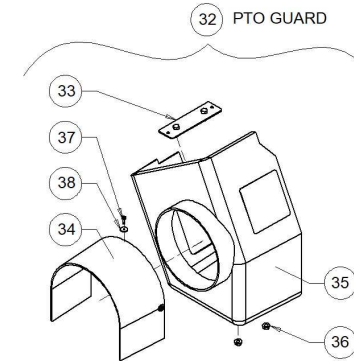

VRX GUARDS

VRX GUARDS

Item No.	Part No.	Description	Serial Number	Qty.
1	45-113072	OBS - REAR GUARD ASSY		
2	45-113063	REAR GUARD BRACE		1
3	45-113208	CLASP TAB VRX	310720	1
4	P3703-04-0071	REAR GUARD		1
5	P0113025	CARRIAGE BOLT 1/4"X1" PLATED		2
6	P0134104	LOCKNUT-TENSILOCK-1/4"GR5(10-19594)		2
7	P01310122	FLANGED NUT 3/8" GR5		5
8	P0184041	CLAMP TENSION, LATCH071		1
9	45-113074	CHAIN GUARD ASSY		
10	38-112413	ACCESS TAB PAINT		1
11	45-113051	CHAIN GUARD HINGE (KANBAN)		2
12	45-113068	GUARD HINGE TAB		1
13	P3703-04-0070	CHAIN GUARD		1
14	P0115204	BOLT FLANGE 1/4" X 3/4" PLATED		1
15	P0115208	FLANGE BOLT 3/8 X 3/4" PLATED		2
16	P0134104	LOCKNUT-TENSILOCK-1/4"GR5(10-19594)		1
17	P01310122	FLANGED NUT 3/8" GR5		2
18	P0151036	3/16 X 3/4 X 1/16 FENDER WASHER YZ		1
19	P0186007	RIVET-MONO 3/16" X 31/32"		1
20	45-113073	FRONT GUARD ASSY		
21	45-113068	GUARD HINGE TAB		1
22	45-113071	HINGE MOUNT FRT GUARD		1
23	45-113080	FRONT GUARD BRACE		1
24	P3703-04-0068	FRONT GUARD PLASTIC		1
25	P1513122	FRONT GUARD REM EMBLEM		1
26	P0115204	BOLT FLANGE 1/4" X 3/4" PLATED		1
27	P0115205	BOLT FLANGE 3/8 X 1" PLATED		4
28	P0134104	LOCKNUT-TENSILOCK-1/4"GR5(10-19594)		1
29	P01310122	FLANGED NUT 3/8" GR5		4