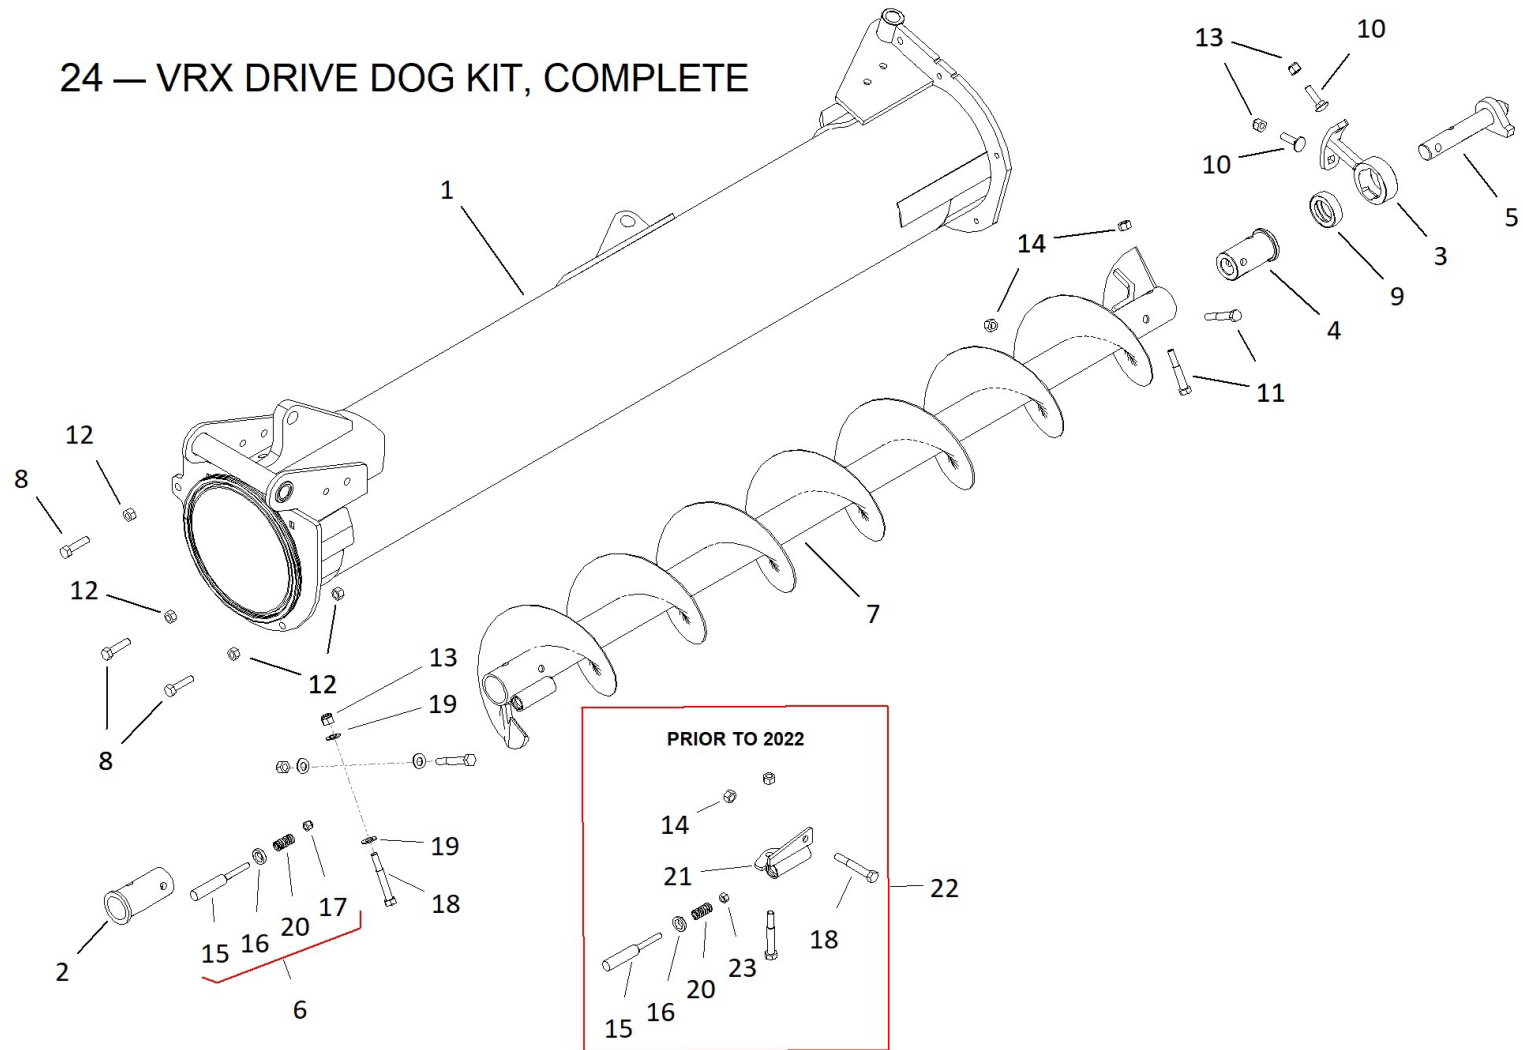

VRX MIDDLE AUGER ASSEMBLY (SN: R303M162000461+)

VRX MIDDLE AUGER ASSEMBLY (SN: R303M162000461+)

Item No.	Part No.	Description	Serial Number	Note	Qty.
1	45-112947	MIDDLE TUBE VRX			1
2	45-113358	TOP SPRING PIN DRIVE DOG			1
3	45-113362	VRX BEARING HANGER, ROUND			1
4	45-113364	BUSHING DRIVE DOG			1
5	45-113370	VRX STRIKE HEAD DRIVE DOG			1
6	38-112498	SPRING PACK PARTS KIT			1
7	P2362-03-0101	MIDDLE FLYT UNIFLYTE VRX	R303M162000461+		1
8	P4065-22C0520	1/2" - 13 X 2" TAP BOLT			3
9	P7220-10-6104	BEARING-INSERT AEL206-104			1
10	P0113024	BOLT CARRIAGE 1/2"X1-3/4"PLATED F/T			2
11	P0118018	BOLT 1/2" X 3" GR8 PLATED			2
12	P0131015	NUT 1/2" PLATED GRADE 8			6
13	P0134008	LOCKNUT-NYLON-1/2" GRADE 8			2
14	P0134111	LOCKNUT-OVAL-1/2" GRC			2
15	P38-112488	PEGGED SPRING PIN			1
16	P3330-00-0011	WIPER U-TYPE 1-1/8X3/4"			1
17	P0134026	LOCKNUT-NYLON-3/8" GR 8 (10-17402)			1
18	P0118019	BOLT 1/2" X 3-1/2" GR8 PLATED			2
19	P0151025	FLAT WASHER, 1/2 SAE STL ZN			4
20	P6777-02-0070	FLYTING PIN SPRING			1
21	45-113368	VRX SPRING LOADED HOUSING		PRIOR TO 2022	1
22	45-113376	VRX BOLT ON SPRING HOUSING		PRIOR TO 2022	1
23	9206-00329	OVAL LOCK NUT, 3/8 UNF GR C ZN			1
24	45-113365	VRX DRIVE DOG KIT		NOT SHOWN	1