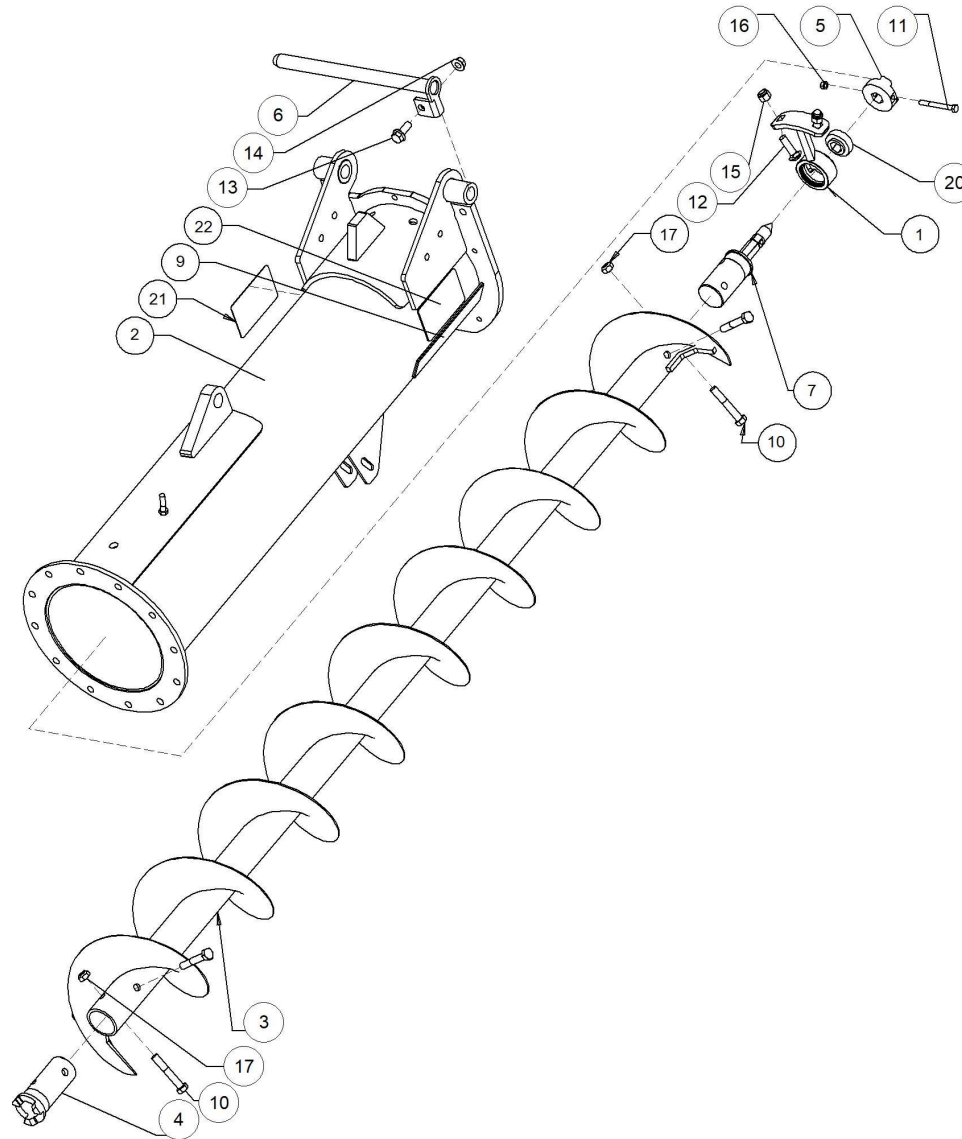

VRX LOWER AUGER ASSEMBLY

VRX LOWER AUGER ASSEMBLY

Item No.	Part No.	Description	Serial Number	Note	Qty.
1	38-112486	BEARING HANGER (KANBAN)	UP TO SN: RE03M162000460		1
2	45-112964	BOTTOM TUBE VRX			1
3	P2362-03-0100	LOWER FLYT UNIFLYTE VRX			1
4	P45-112983	OBS - GEARBOX DRIVE DOG		SEE 45-113365	1
5	45-112984	OBS HEX DRIVE DOG C/W BOLT & NUT		SEE 45-113365	1
6	P45-112986-99	AUGER HINGE PIN-PLATED			1
7	P45-112989	DNRM - LOWER HEX SHAFT		SEE 45-113365	1
9	P1513123	REFLECTOR - AMBER 2"X9"			1
10	P0118018	BOLT 1/2" X 3" GR8 PLATED			4
11	P0118064	BOLT 5/16" X 3" GR8 PLATED			1
12	P0113024	BOLT CARRIAGE 1/2"X1-3/4"PLATED F/T			2
13	P0115200	FLANGE BOLT 1/2 X 1-1/4" PLATED			1
14	P0134108	LOCKNUT-TENSILOCK-1/2"			1
15	P0134008	LOCKNUT-NYLON-1/2" GRADE 8			2
16	P0134113	LOCKNUT-OVAL-5/16" GRC			1
17	P0134111	LOCKNUT-OVAL-1/2" GRC			4
20	P7218-00-0002	DNR BEARING HEX 7/8"			1
21	P1513118	DECAL WARNING HIGH PRESSURE FLUID			1
22	P1513108	DECAL DANGER SUCT/ROT PART			1