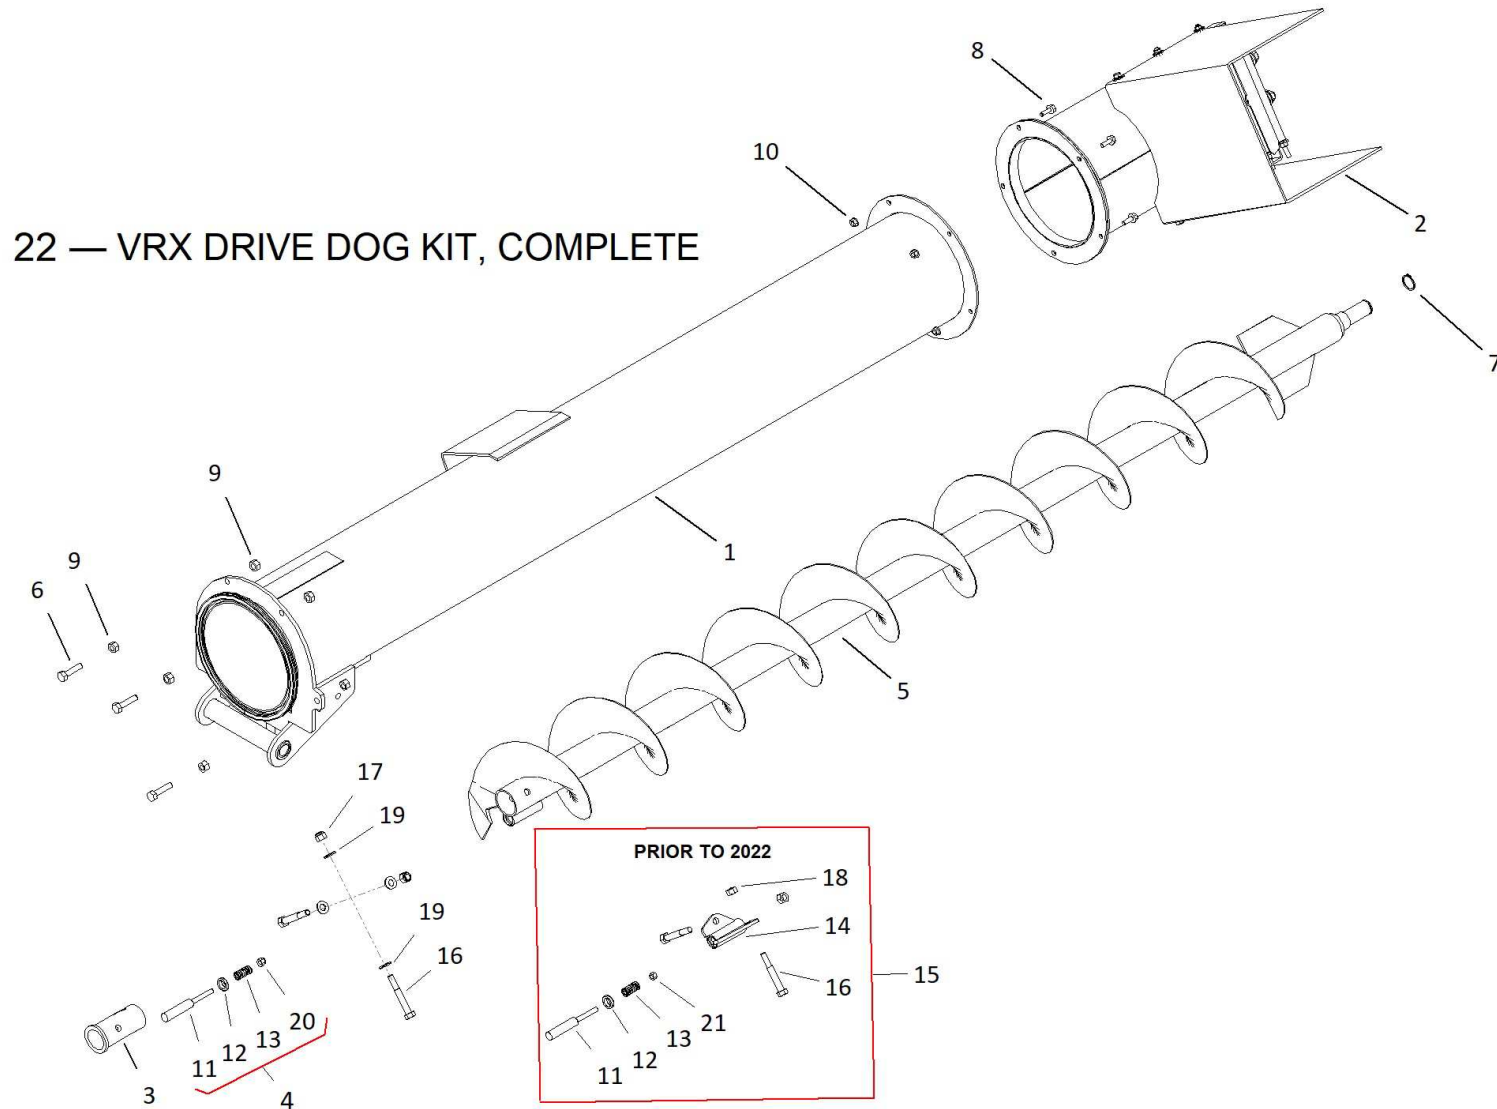

VRX UPPER AUGER ASSEMBLY (SN: R303M162000461+)

VRX UPPER AUGER ASSEMBLY (SN: R303M162000461+)

Item No.	Part No.	Description	Note	Qty.
1	45-112965	TOP TUBE VRX		1
2	45-113316	END DUMP WITH LINER ASSY		1
3	45-113358	TOP SPRING PIN DRIVE DOG		1
4	38-112498	SPRING PACK PARTS KIT		1
5	P2362-03-0102	UPPER FLYT UNIFLYTE VRX		1
6	P4065-22C0520	1/2" - 13 X 2" TAP BOLT		3
7	P5860-40-0125	RETAIN RING EXT 1-1/4"OD		1
8	P0115205	BOLT FLANGE 3/8 X 1" PLATED		5
9	P0131015	NUT 1/2" PLATED GRADE 8		6
10	P0134106	LOCKNUT-TENSILOCK-3/8"		5
11	P38-112488	PEGGED SPRING PIN		1
12	P3330-00-0011	WIPER U-TYPE 1-1/8X3/4"		1
13	P6777-02-0070	FLYTING PIN SPRING		1
14	45-113368	VRX SPRING LOADED HOUSING	PRIOR TO 2022	1
15	45-113376	VRX BOLT ON SPRING HOUSING	PRIOR TO 2022	1
16	P0118019	BOLT 1/2" X 3-1/2" GR8 PLATED		2
17	P0134008	LOCKNUT-NYLON-1/2" GRADE 8		2
18	P0134111	LOCKNUT-OVAL-1/2" GRC		2
19	P0151025	FLAT WASHER, 1/2 SAE STL ZN		4
20	P0134026	LOCKNUT-NYLON-3/8" GR 8 (10-17402)		1
21	9206-00329	OVAL LOCK NUT, 3/8 UNF GR C ZN		1
22	45-113365	VRX DRIVE DOG KIT	NOT SHOWN	1