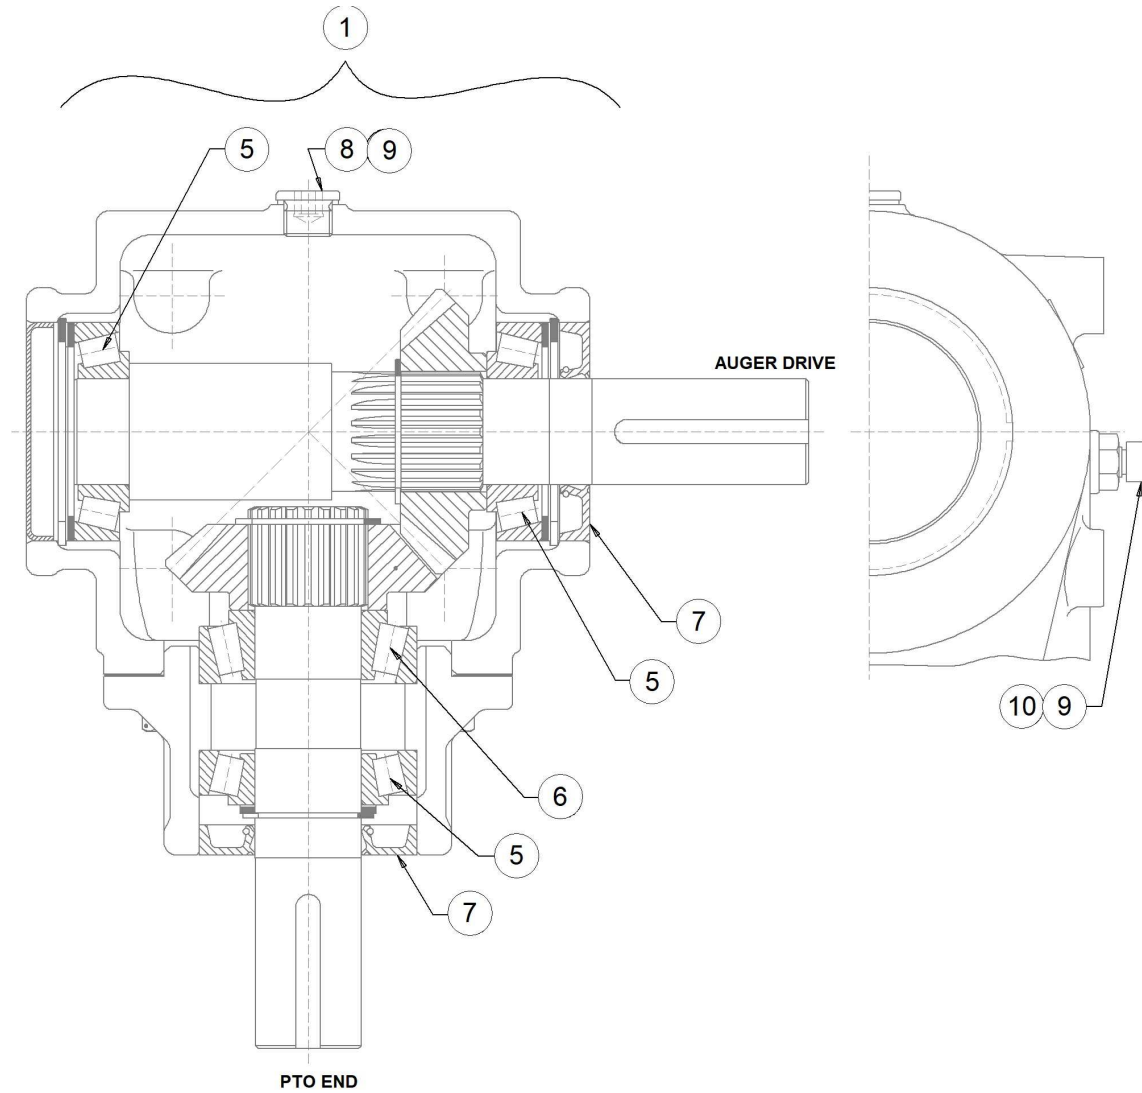

VRX GEARBOX

VRX GEARBOX

Item No.	Part No.	Description	Qty.
1	P0361066	GEARBOX 1:1 27 VRX	3
5	P7500-38-4544	DNR - BEARING - TAPERED ROLLER	3
6	P7500-38-4545	DNR - BEARING-TAPERED ROLLER	1
7	P7500-38-4546	DNR - SEAL - RADIAL SHAFT	2
8	P7500-38-4547	PLUG-HEX SOCKET M16 X 1.5	1
9	P7500-38-4548	OBS SEAL-COPPER 16 X 20	2
10	P7500-38-4549	OBS - BREATHER - GEARBOX VENT	1