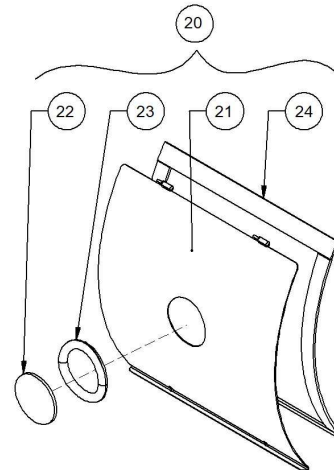

VRX SMALLER ASSEMBLIES

VRX SMALLER ASSEMBLIES

Item No.	Part No.	Description	Note	Qty.
1	38-112360	2700 DRUM ASSY - NO BAFFLE		
2	38-111495	VRX / 2700 DRUM		1
3	38-111498	DRUM CENTER WELD (KANBAN)		1
4	P38-111509	2700 DRUM SHAFT		1
5	P0391010	KEY 1/4 X 1/4 X 1-3/8"		1
6	P0115203	BOLT FLANGE 1/4 X 2" PLATED F/T		3
7	P0134023	LOCKNUT-NYLON-1/4" GR8		3
8	P0151027	WASHER FLAT 1"SAE		1
9	P5860-30-0100	RETAIN RING EXT 1" OD		1
10	38-112388	INLET ASSEMBLY		
12	P0113022	BOLT CARRIAGE 1/4" X 3/4" GR 5		2
13	P0113026	CARRIAGE BOLT 1/4"X2" PLATED F/T		1
14	P0134023	LOCKNUT-NYLON-1/4" GR8		3
15	P0134027	LOCKNUT-NYLON-5/16" GRADE 8		1
16	P5195-01-7012	HOSE CLAMP ADJUSTER		1
17	P5195-01-7013	DNR - HANDLE HOSE CLAMP 7"		1
18	38-104128	PLUG INLET ASSY		1
19	P6745-02-0018	LANYARD LOOP & LOOP 12" L		1
20	45-113065	INSPECTION DOOR ASSY VRX		
21	45-113064	INSPECTION DOOR	SEE 45-113065	1
22	P0079-00-0005	GLASS WINDOW 4-7/8"		1
23	38-109772	INSPECTION DOOR RUBBER		1
24	P3890-00-0004	NEOPRENE (25FT ROLL) 1/4 X 1 1/2	SOLD IN 25 FT ROLLS BY THE FOOT