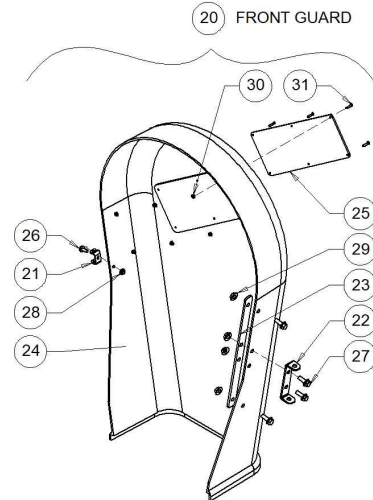

VRX GUARDS

VRX GUARDS

Item No.	Part No.	Description	Serial Number	Qty.
1	45-113072	OBS - REAR GUARD ASSY		
2	45-113063	REAR GUARD BRACE		1
3	45-113208	CLASP TAB VRX	310720	1
4	P3703-04-0071	REAR GUARD		1
5	P0113025	CARRIAGE BOLT 1/4"X1" PLATED		2
6	P0134104	LOCKNUT-TENSILOCK-1/4"GR5(10-19594)		2
7	P01310122	FLANGED NUT 3/8" GR5		5
8	P0184041	CLAMP TENSION, LATCH071		1
9	45-113074	CHAIN GUARD ASSY		
10	38-112413	ACCESS TAB PAINT		1
11	45-113051	CHAIN GUARD HINGE (KANBAN)		2
12	45-113068	GUARD HINGE TAB		1
13	P3703-04-0070	CHAIN GUARD		1
14	P0115204	BOLT FLANGE 1/4" X 3/4" PLATED		1
15	P0115208	FLANGE BOLT 3/8 X 3/4" PLATED		2
16	P0134104	LOCKNUT-TENSILOCK-1/4"GR5(10-19594)		1
17	P01310122	FLANGED NUT 3/8" GR5		2
18	P0151036	3/16 X 3/4 X 1/16 FENDER WASHER YZ		1
19	P0186007	RIVET-MONO 3/16" X 31/32"		1
20	45-113073	FRONT GUARD ASSY		
21	45-113068	GUARD HINGE TAB		1
22	45-113071	HINGE MOUNT FRT GUARD		1
23	45-113080	FRONT GUARD BRACE		1
24	P3703-04-0068	FRONT GUARD PLASTIC		1
25	P1513122	FRONT GUARD REM EMBLEM		1
26	P0115204	BOLT FLANGE 1/4" X 3/4" PLATED		1
27	P0115205	BOLT FLANGE 3/8 X 1" PLATED		4
28	P0134104	LOCKNUT-TENSILOCK-1/4"GR5(10-19594)		1
29	P01310122	FLANGED NUT 3/8" GR5		4