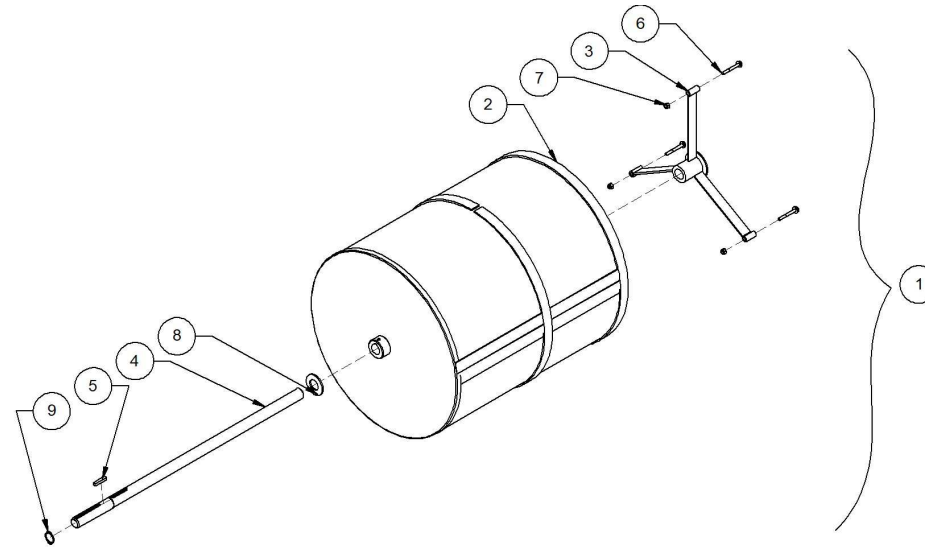

VRX SMALLER ASSEMBLIES

VRX SMALLER ASSEMBLIES

Item No.	Part No.	Description	Note	Qty.
1	38-112360	2700 DRUM ASSY - NO BAFFLE		
2	38-111495	VRX / 2700 DRUM		1
3	38-111498	DRUM CENTER WELD (KANBAN)		1
4	P38-111509	2700 DRUM SHAFT		1
5	P0391010	KEY 1/4 X 1/4 X 1-3/8"		1
6	P0115203	BOLT FLANGE 1/4 X 2" PLATED F/T		3
7	P0134023	LOCKNUT-NYLON-1/4" GR8		3
8	P0151027	WASHER FLAT 1"SAE		1
9	P5860-30-0100	RETAIN RING EXT 1" OD		1
10	38-112388	INLET ASSEMBLY		
12	P0113022	BOLT CARRIAGE 1/4" X 3/4" GR 5		2
13	P0113026	CARRIAGE BOLT 1/4"X2" PLATED F/T		1
14	P0134023	LOCKNUT-NYLON-1/4" GR8		3
15	P0134027	LOCKNUT-NYLON-5/16" GRADE 8		1
16	P5195-01-7012	HOSE CLAMP ADJUSTER		1
17	P5195-01-7013	DNR - HANDLE HOSE CLAMP 7"		1
18	38-104128	PLUG INLET ASSY		1
19	P6745-02-0018	LANYARD LOOP & LOOP 12" L		1
20	45-113065	INSPECTION DOOR ASSY VRX		
21	45-113064	INSPECTION DOOR	SEE 45-113065	1
22	P0079-00-0005	GLASS WINDOW 4-7/8"		1
23	38-109772	INSPECTION DOOR RUBBER		1
24	P3890-00-0004	NEOPRENE (25FT ROLL) 1/4 X 1 1/2	SOLD IN 25 FT ROLLS BY THE FOOT