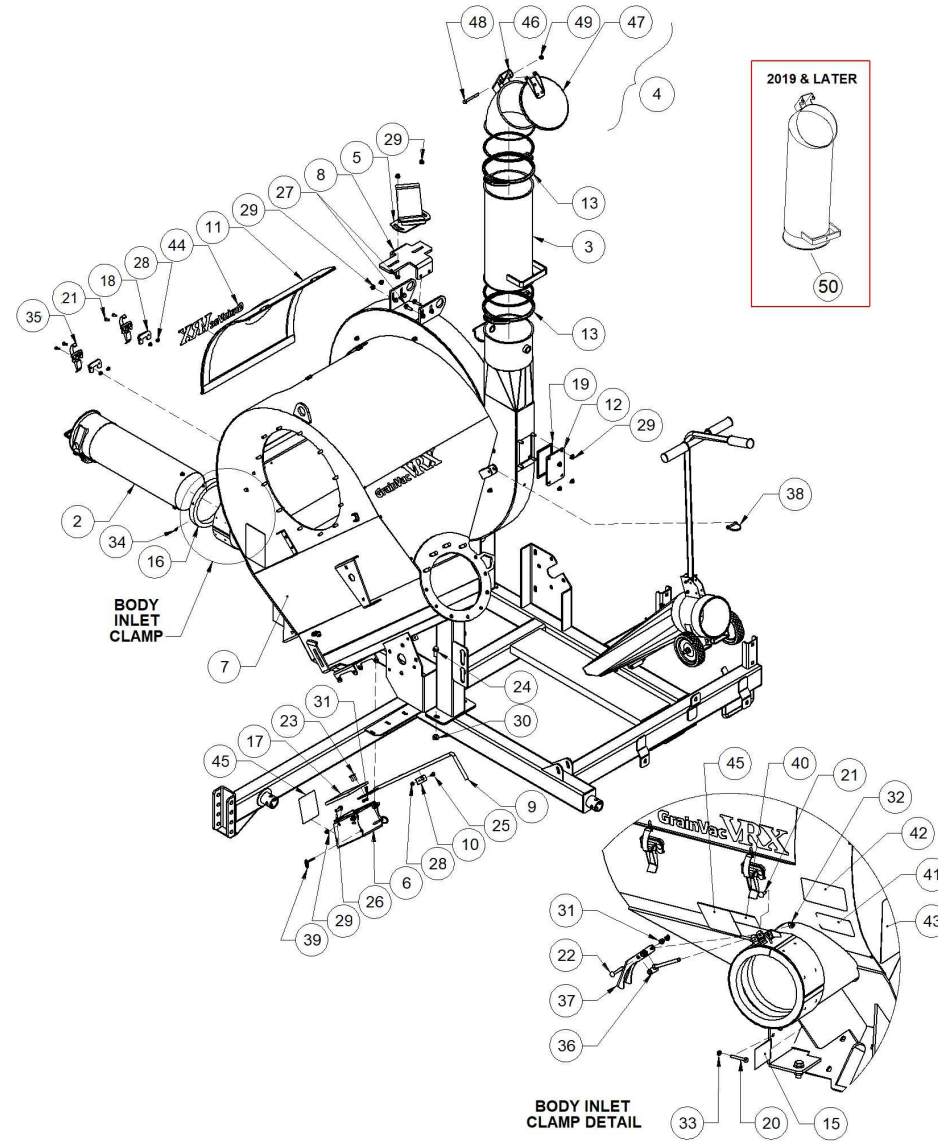

VRX BODY ASSEMBLY

VRX BODY ASSEMBLY

Item No.	Part No.	Description	Note	Qty.
1	38-108401	CHAMFER NOZZLE ASSY 7"		1
2	38-112388	INLET ASSEMBLY		1
3	38-112415	OBS-OBS EXHAUST TUBE 8"	PRIOR TO 2019	1
4	38-112416	RAIN LID ASSY 8"	PRIOR TO 2019	1
5	38-112683	CRADLE 2700 (KANBAN)		1
6	45-112943	CLEANOUT BOX (KANBAN)		1
7	45-112959	BODY		1
8	45-112962	CRADLE BRACKET		1
9	45-112963	HANDLE CLEAN OUT		1
10	45-113054	CLEAN OUT HANDLE GUIDE		1
11	45-113065	INSPECTION DOOR ASSY VRX		1
12	45-113100	BH WINDOW COVER		1
13	P2391-00-0002	PULL RING - W/200 MM DIA GASKET		1
15	P1513125	SERIAL PLATE VRX GVAC		1
16	P3702-10-0019	SEAL CUT RING 2700 INLET		2
17	P3703-04-0039	CLEANOUT SLIDER		1
18	P0184040	TENSION CLAMP, SPACER		2
19	P3890-00-0025	NEOPRENE GASKET INSP. WINDOW		1
20	P0115098	BOLT 1/4" X 1-5/8" GR5 PLATED		5
21	P0113022	BOLT CARRIAGE 1/4" X 3/4" GR 5		6
22	P0113026	CARRIAGE BOLT 1/4"X2" PLATED F/T		1
23	P0115119	BOLT FLT HD SOCKET 1/4 X1" GR5		2
24	P0115200	FLANGE BOLT 1/2 X 1-1/4" PLATED		5
25	P0115204	BOLT FLANGE 1/4" X 3/4" PLATED		1
26	P0115205	BOLT FLANGE 3/8 X 1" PLATED		4
27	P0115207	FLANGE BOLT 3/8 X 1-1/4 GR 5		6
28	P0134104	LOCKNUT-TENSILOCK-1/4"GR5(10-19594)		5
29	P0134106	LOCKNUT-TENSILOCK-3/8"		14
30	P0134108	LOCKNUT-TENSILOCK-1/2"		5