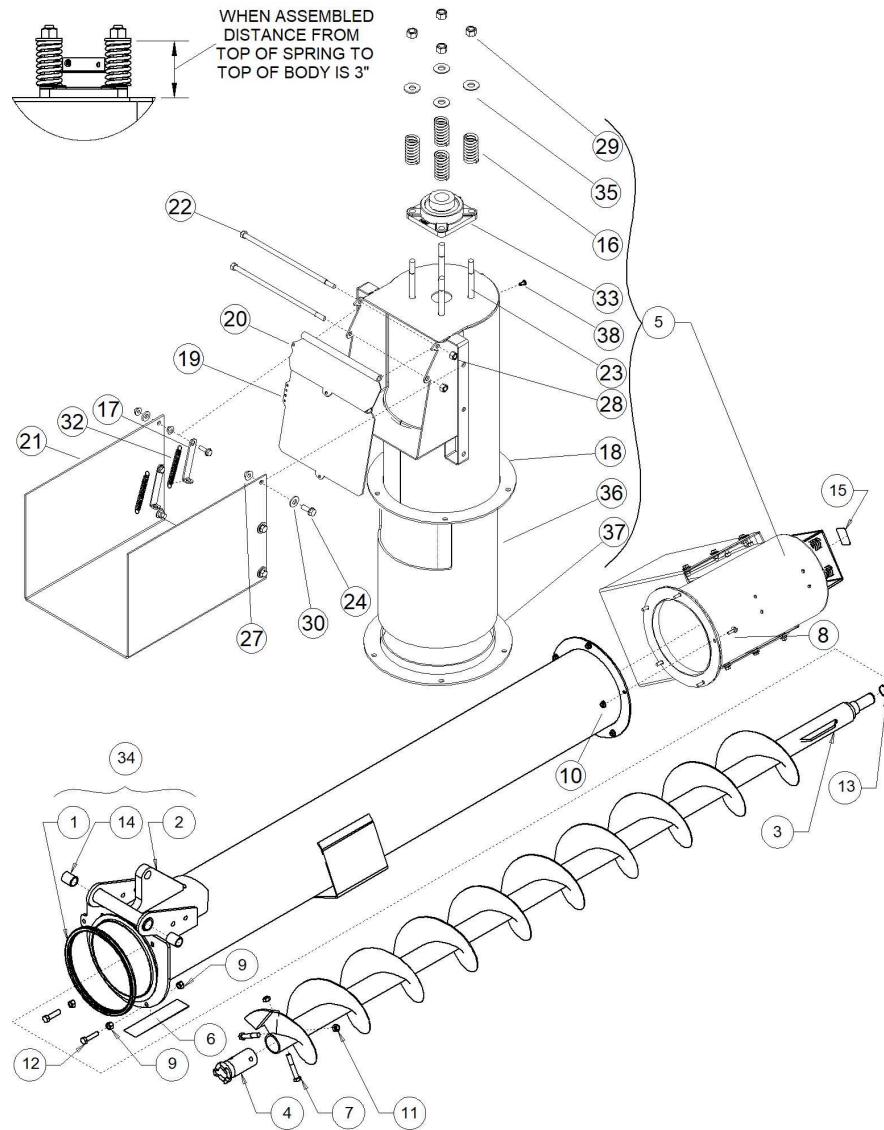

VRX UPPER AUGER AND DUMPER ASSEMBLY

VRX UPPER AUGER AND DUMPER ASSEMBLY

Item No.	Part No.	Description	Note	Qty.
1	38-112459	AUGER SECTION GASKET		1
2	45-112965	TOP TUBE VRX		1
3	P2362-03-0102	UPPER FLYT UNIFLYTE VRX		1
4	P45-112985	DNRM - TOP DRIVE DOG	SEE VRX, 45-113365; VR12, 45-113366	1
5	45-113316	END DUMP WITH LINER ASSY	FULL ASSEMBLY	
5	45-113330	END DUMP WITH LINER AND DOORS ASSY	DOES NOT INCLUDE (16,21,29,33&35)	1
6	P1513124	REFLECTOR - RED 2"X9"		1
7	P0118018	BOLT 1/2" X 3" GR8 PLATED		2
8	P0115207	FLANGE BOLT 3/8 X 1-1/4 GR 5		5
9	P0131015	NUT 1/2" PLATED GRADE 8		4
10	P0134106	LOCKNUT-TENSILOCK-3/8"		5
11	P0134111	LOCKNUT-OVAL-1/2" GRC		2
12	P0115016	BOLT 1/2 X 2"GR5 FULL THREAD		2
13	P5860-40-0125	RETAIN RING EXT 1-1/4"OD		1
14	P7022-00-0001	AUGER HINGE BUSHING		2
15	P1513100	DECAL 100 HOUR GREASE		1
16	P01-202615	END DUMP BEARING SPRING		4
17	45-112977	DUMPER SPRING MOUNT		2
18	45-113317	END DUMP COMPATIBLE W LINER		1
19	45-113043	DUMPER LARGE DOOR (KANBAN)		1
20	45-113044	DUMPER SMALL DOOR (KANBAN)		1
21	P3320-00-0005	SPOUT-3/16"x17" BELTING		1
22	P0115104	BOLT 3/8" X 11" GRA PLATED		2
23	P0118130	BOLT 1/2" X 4" GR8 PLATED		4
24	P0115209	BOLT FLANGE 5/16 X 1" PLATED		2
25	P0115205	BOLT FLANGE 3/8 X 1" PLATED		4
26	P0134105	LOCKNUT-TENSILOCK-5/16"		4
27	P2219596	LOCKNUT-TENSILOCK-3/8"		4
28	P0134026	LOCKNUT-NYLON-3/8" GR 8 (10-17402)		2